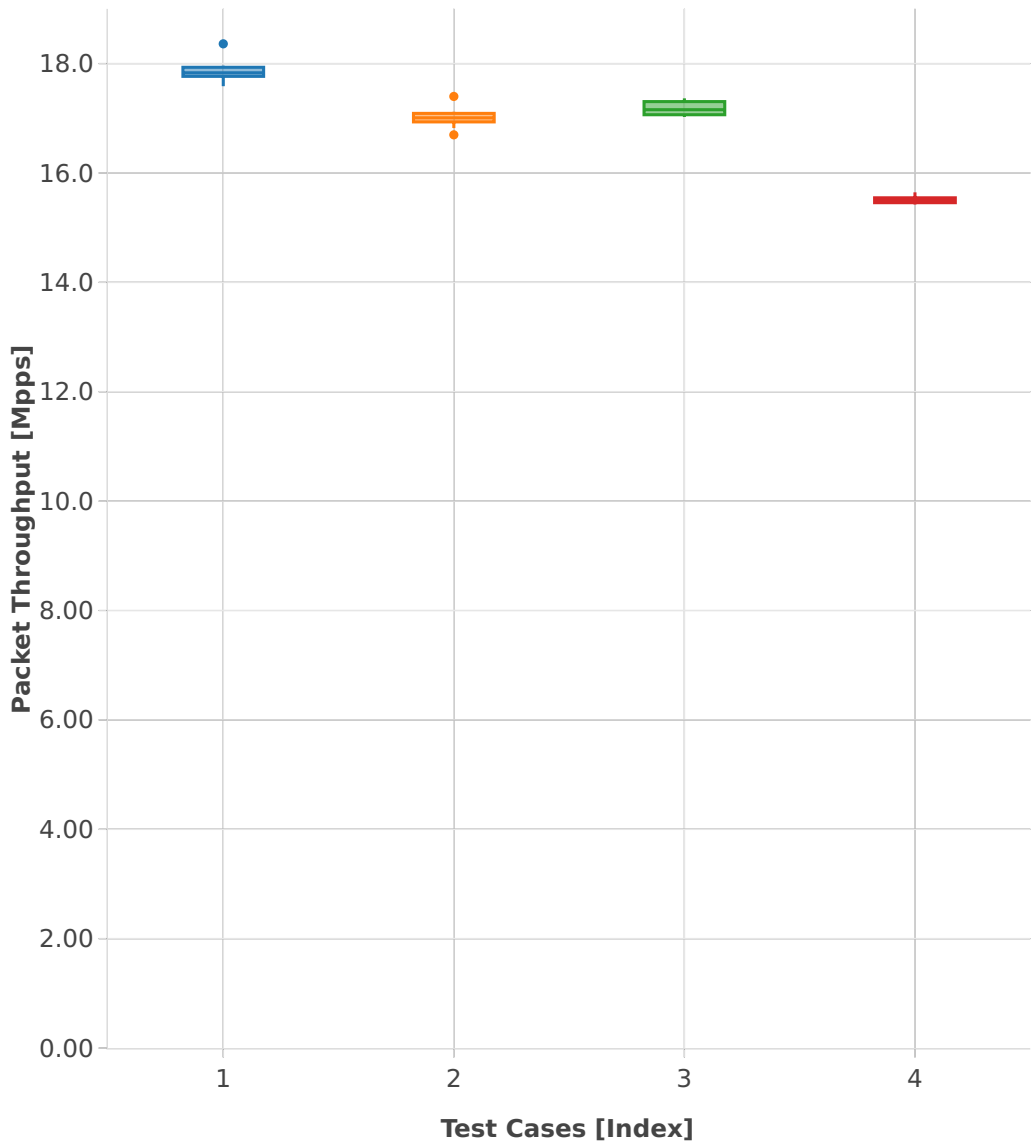

Throughput: ip4-2n-skx-x710-64b-2t1c-base_and_scale-ndr

- 1. (10 runs) ethip4-ip4base
- 2. (10 runs) ethip4-ip4scale20k
- 3. (10 runs) ethip4-ip4scale200k
- 4. (10 runs) ethip4-ip4scale2m