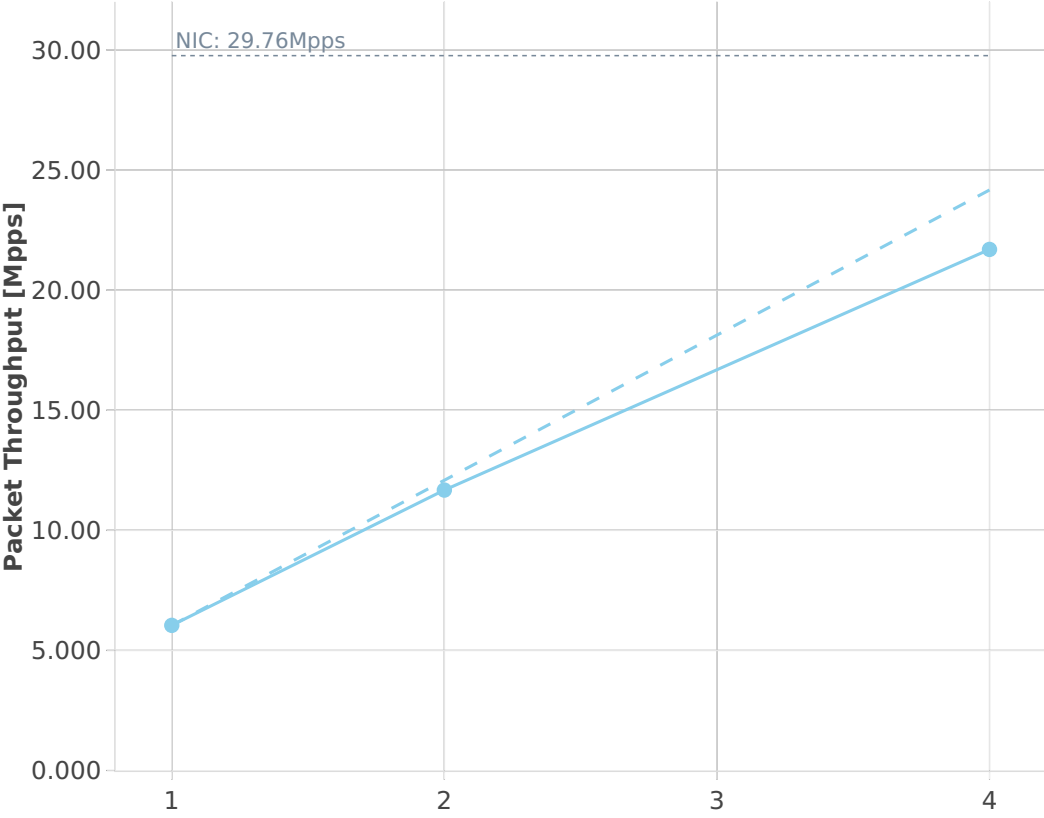

# Speedup Multi-core: ip4-2n-dnv-x553-64b-base-pdr

--- Perfect    — Measured    ... Limit  
● ethip4-ip4base