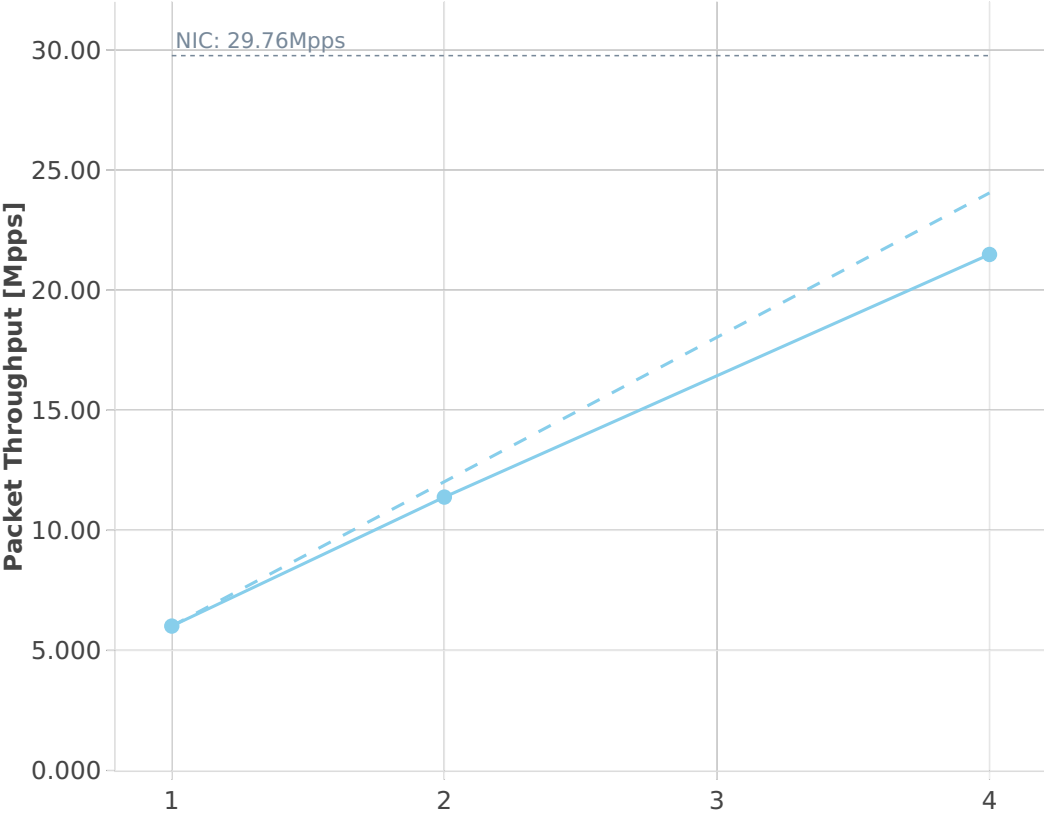

Speedup Multi-core: ip4-2n-dnv-x553-64b-base-ndr

--- Perfect — Measured ... Limit
● ethip4-ip4base