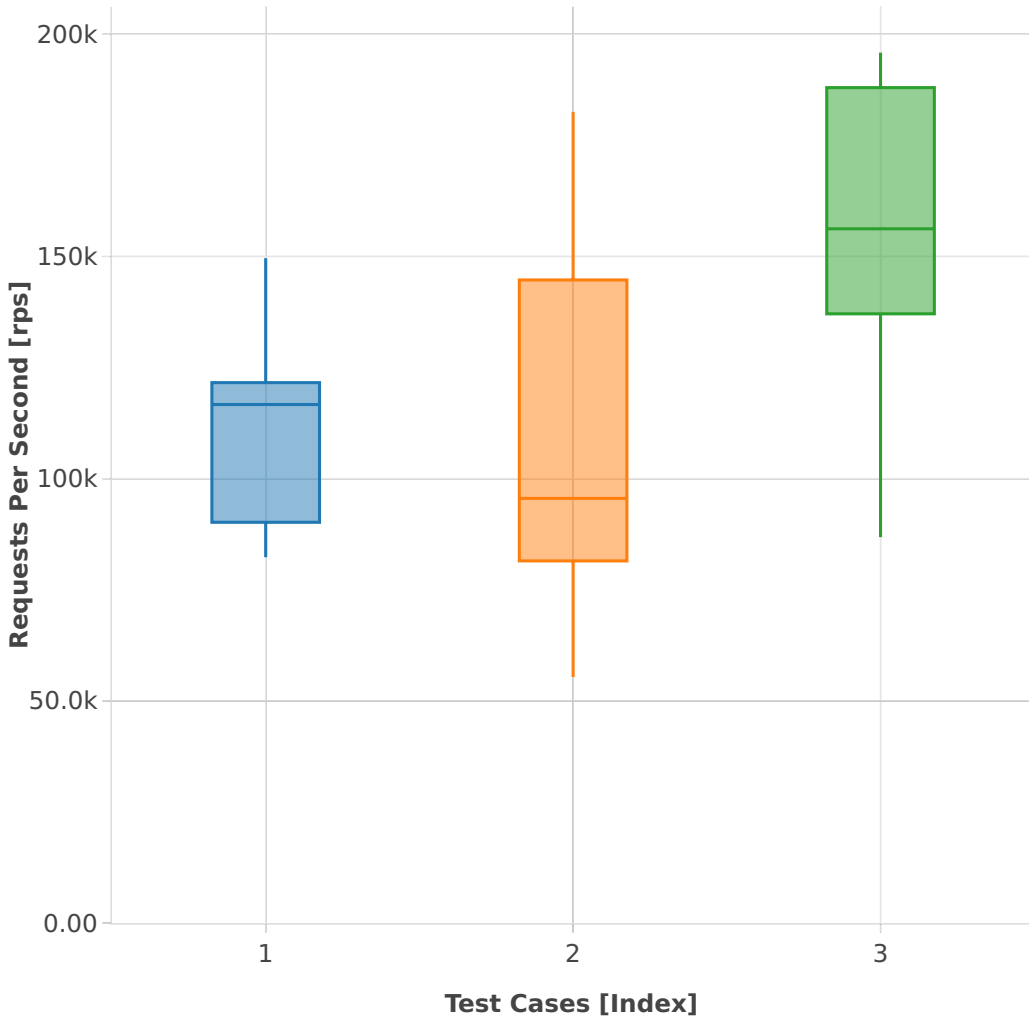

# VPP HTTP Server Performance

- 1. (10 runs) 1t1c-ethip4tcphttp-httpserver-rps
- 2. (10 runs) 2t2c-ethip4tcphttp-httpserver-rps
- 3. (10 runs) 4t4c-ethip4tcphttp-httpserver-rps