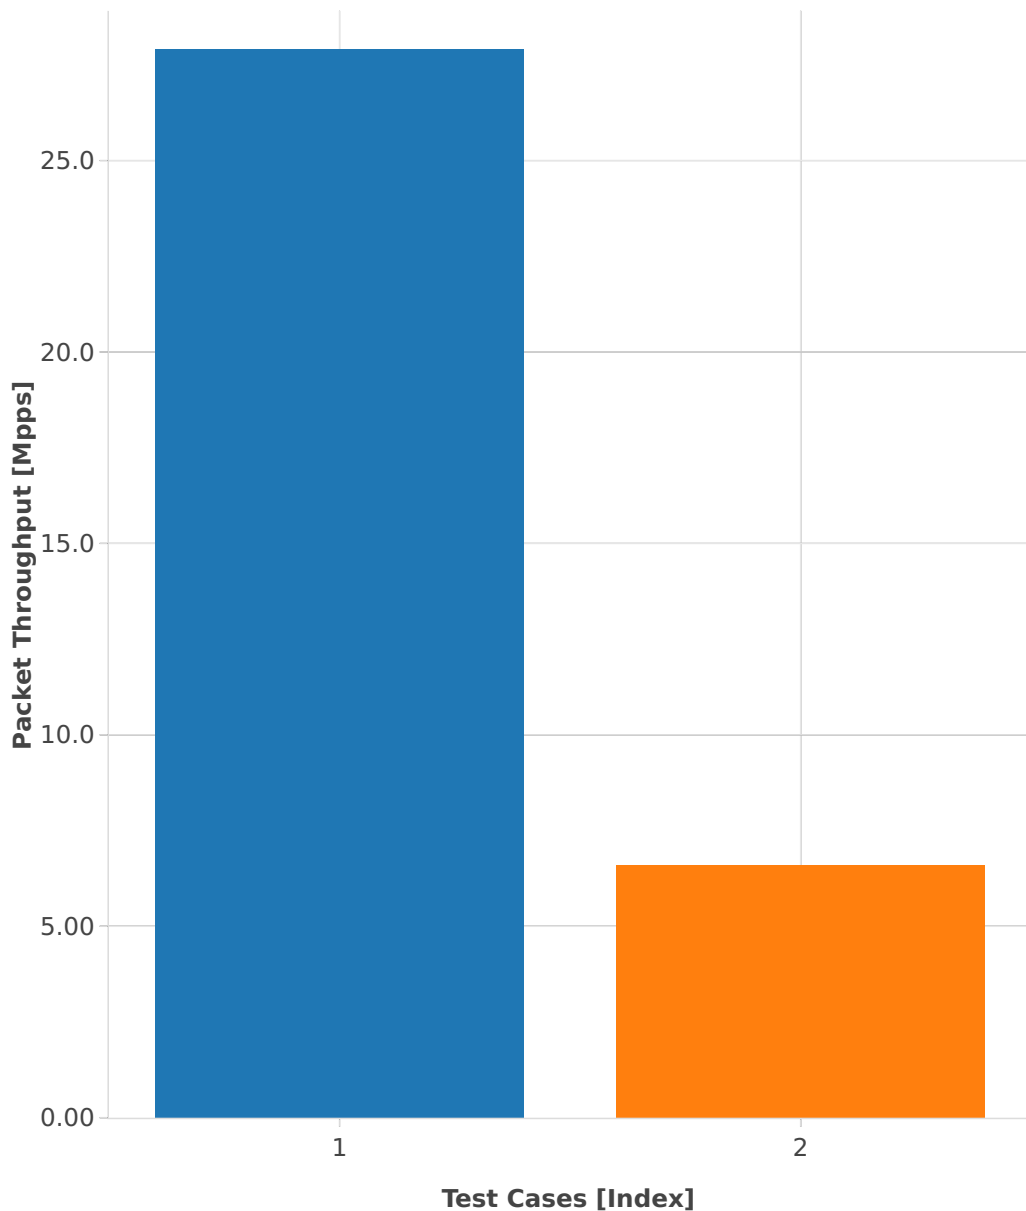

### Packet Throughput: 30min Soak Test (PLRsearch)

- 1. 2n1l-10ge2p1x710-eth-l2patch
- 2. 2n1l-10ge2p1x710-eth-l2xcbase-eth-2vhostvr1024-