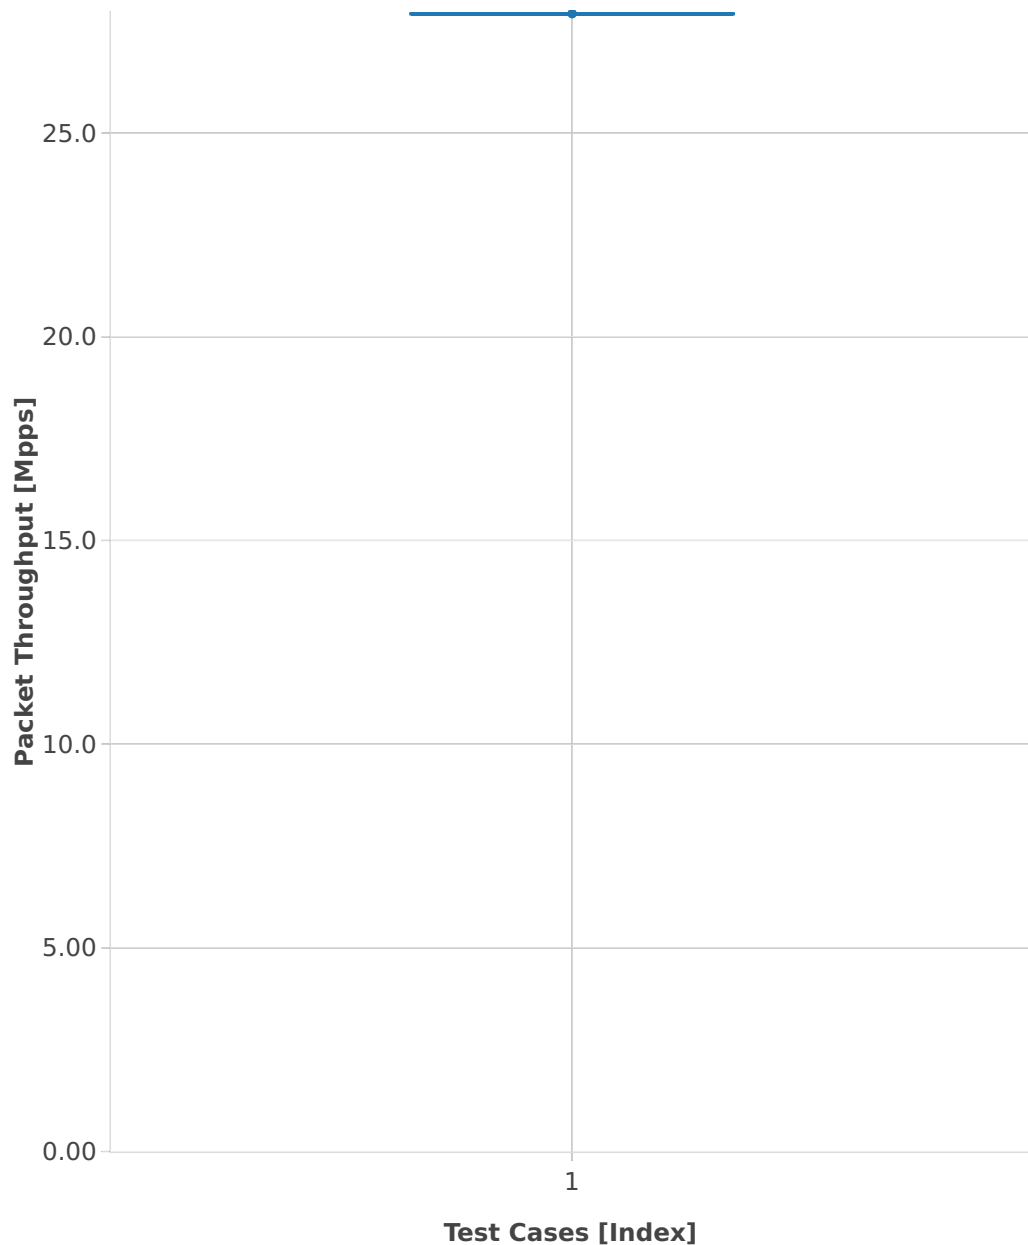

# Throughput: testpmd-3n-skx-xxv710-64b-4t2c-base-pdr

■ 1. (10 runs) eth-l2xcbase-testpmd