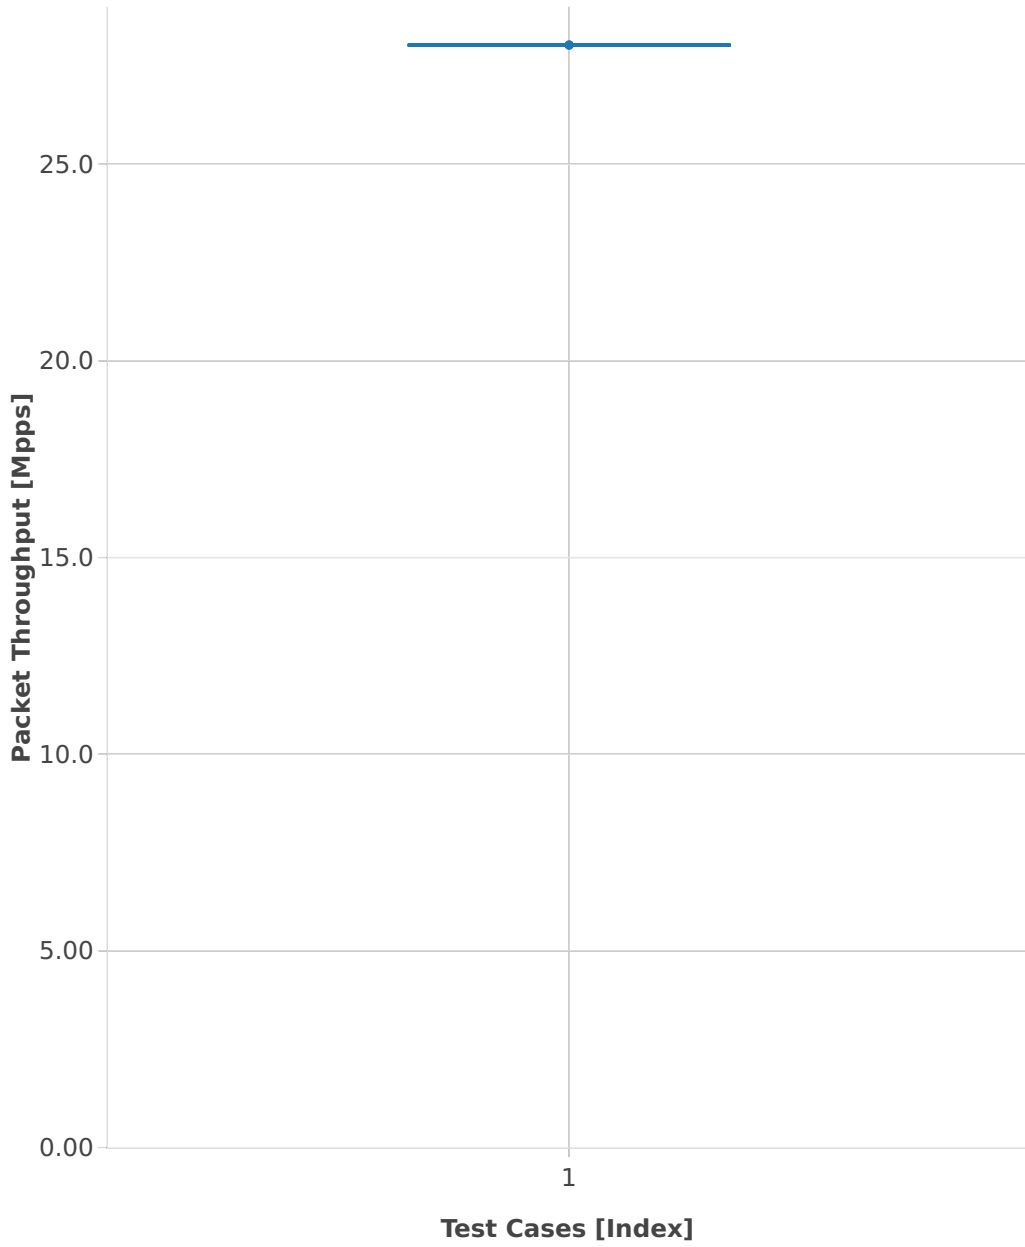

**Throughput: testpmd-3n-skx-x710-64b-4t2c-base-pdr**

■ 1. (10 runs) eth-l2xcbase-testpmd