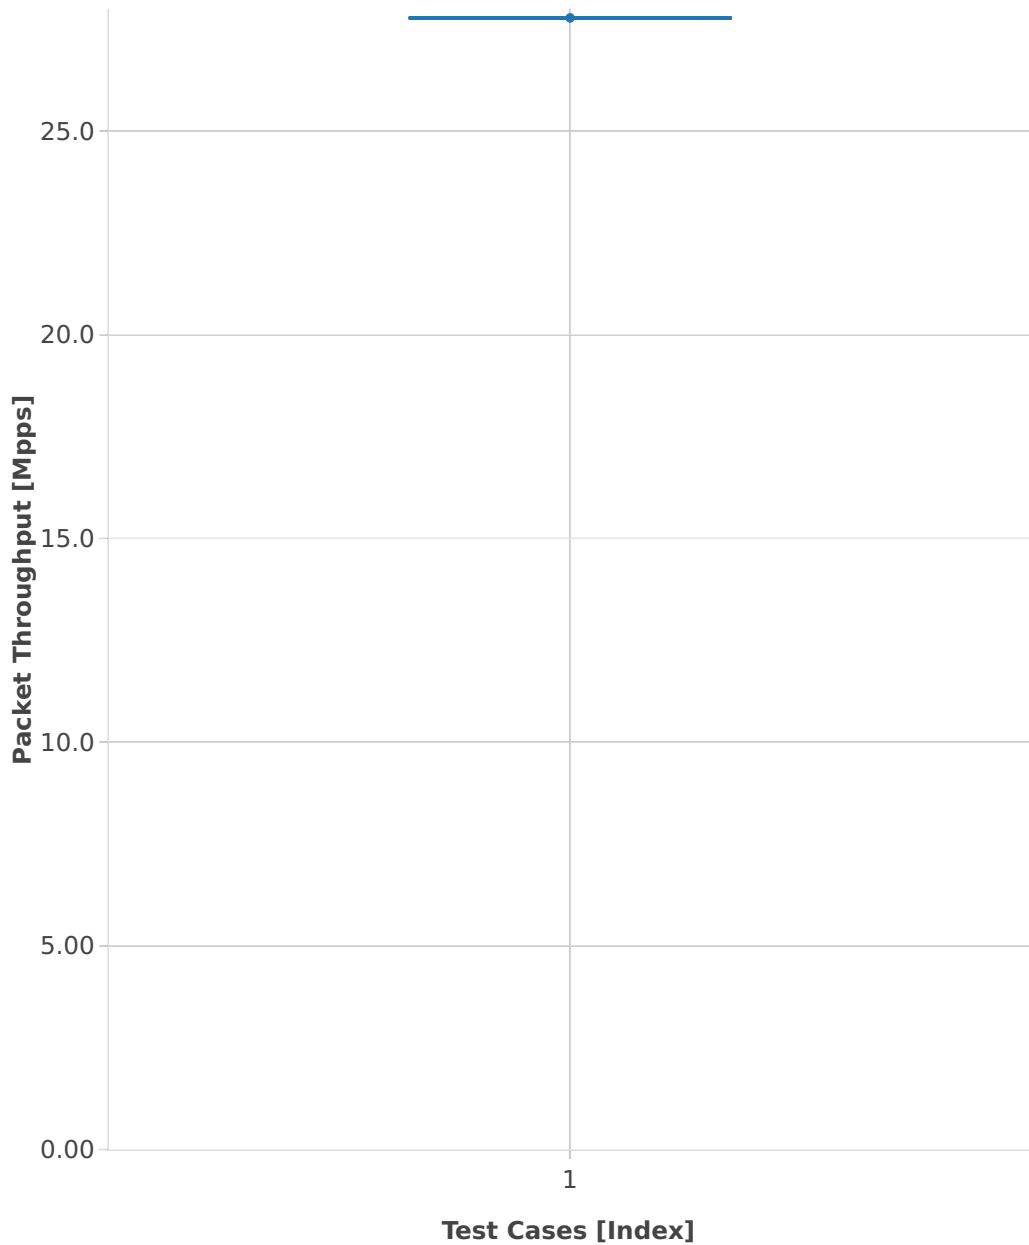

# Throughput: testpmd-3n-skx-x710-64b-4t2c-base-ndr

■ 1. (10 runs) eth-l2xcbase-testpmd