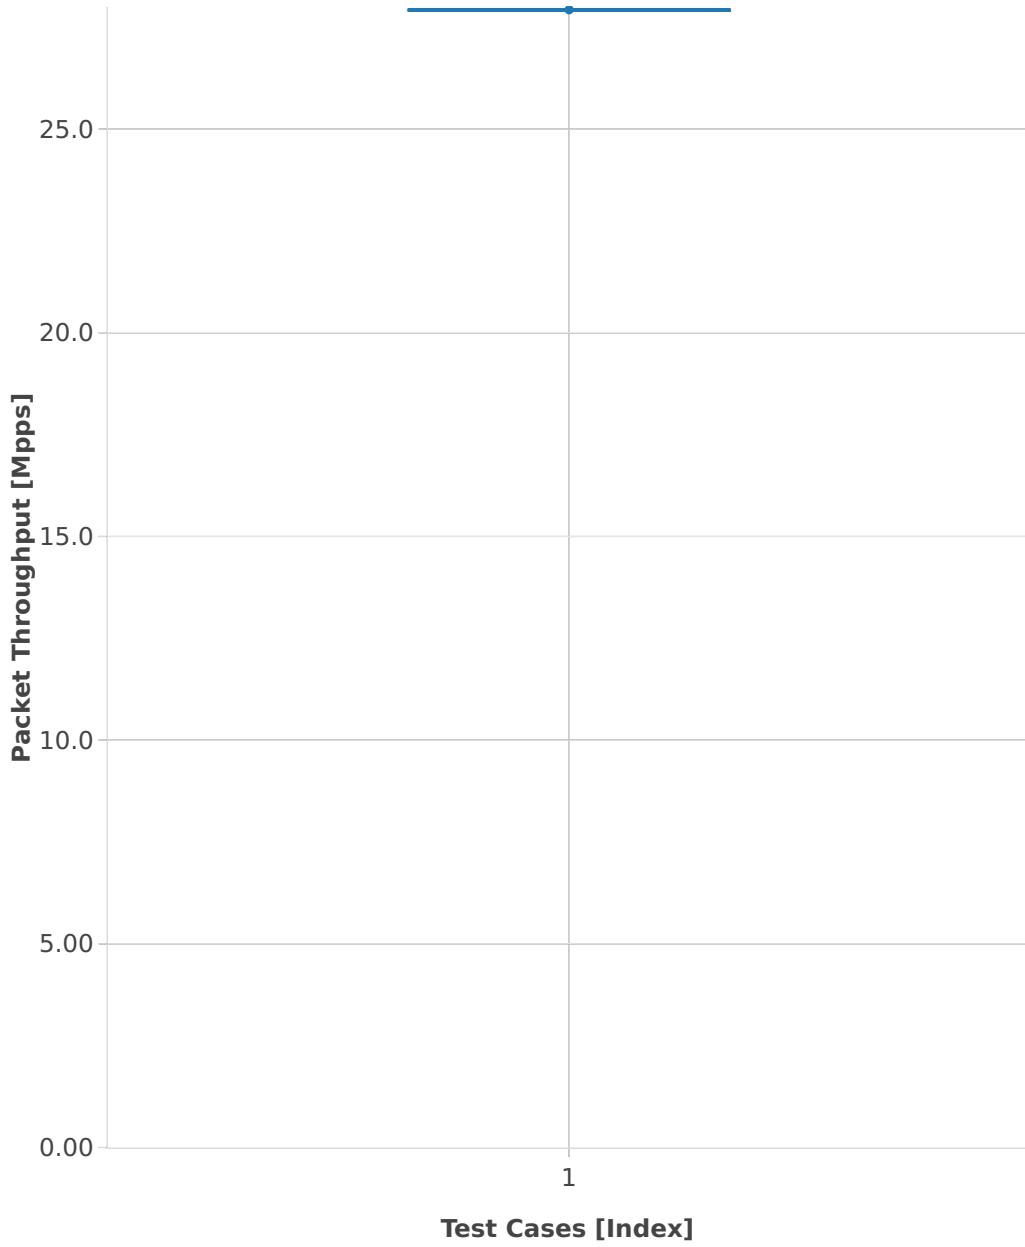

# Throughput: testpmd-2n-skx-xxv710-64b-4t2c-base-pdr

■ 1. (10 runs) eth-l2xcbase-testpmd