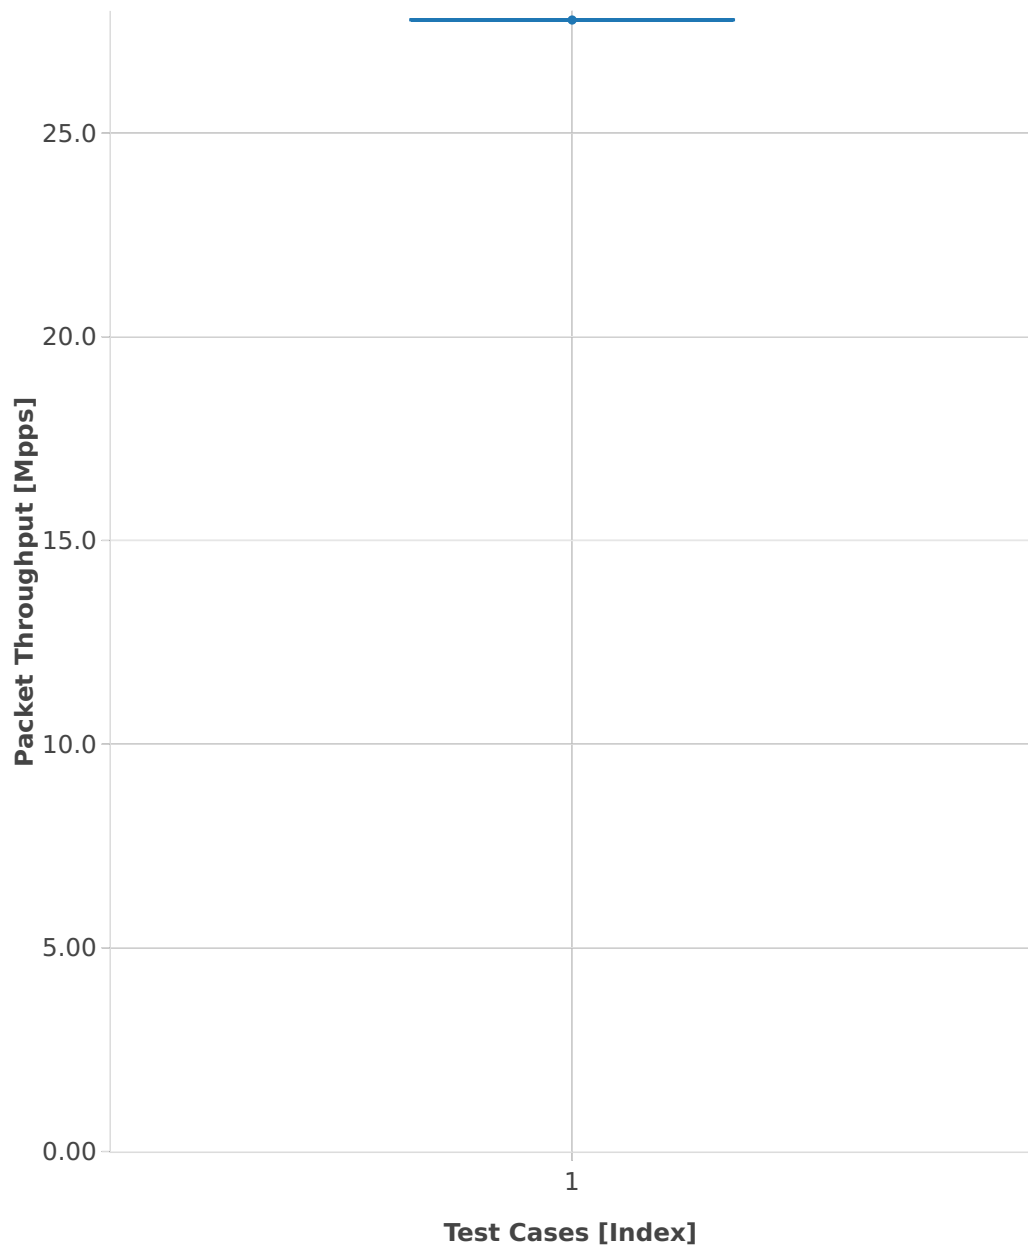

Throughput: testpmd-2n-skx-xxv710-64b-2t1c-base-ndr

■ 1. (10 runs) eth-l2xcbase-testpmd