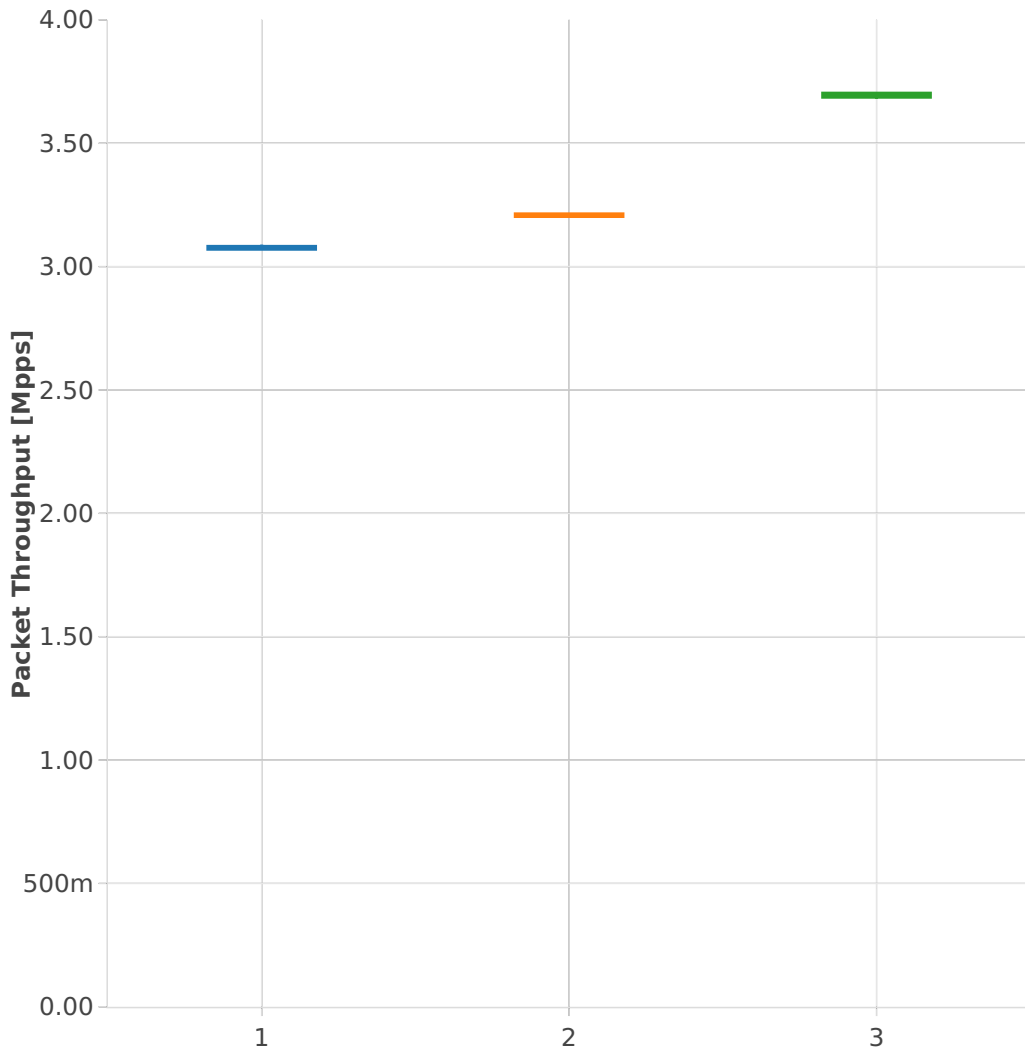

Packet Throughput: vts-3n-hsw-x520-114b-1t1c-pdr

Test Cases [Index]

- 1. (10 runs) 10ge2p1x520-ethip4vxlan-l2bdbasemaclrn-eth-iacldstbase-aclpermit-2vhostvr1024-1vm
- 2. (10 runs) 10ge2p1x520-ethip4vxlan-l2bdbasemaclrn-eth-iacldstbase-aclpermitreflect-2vhostvr1024-1vm
- 3. (10 runs) 10ge2p1x520-ethip4vxlan-l2bdbasemaclrn-eth-iacldstbase-noacl-2vhostvr1024-1vm