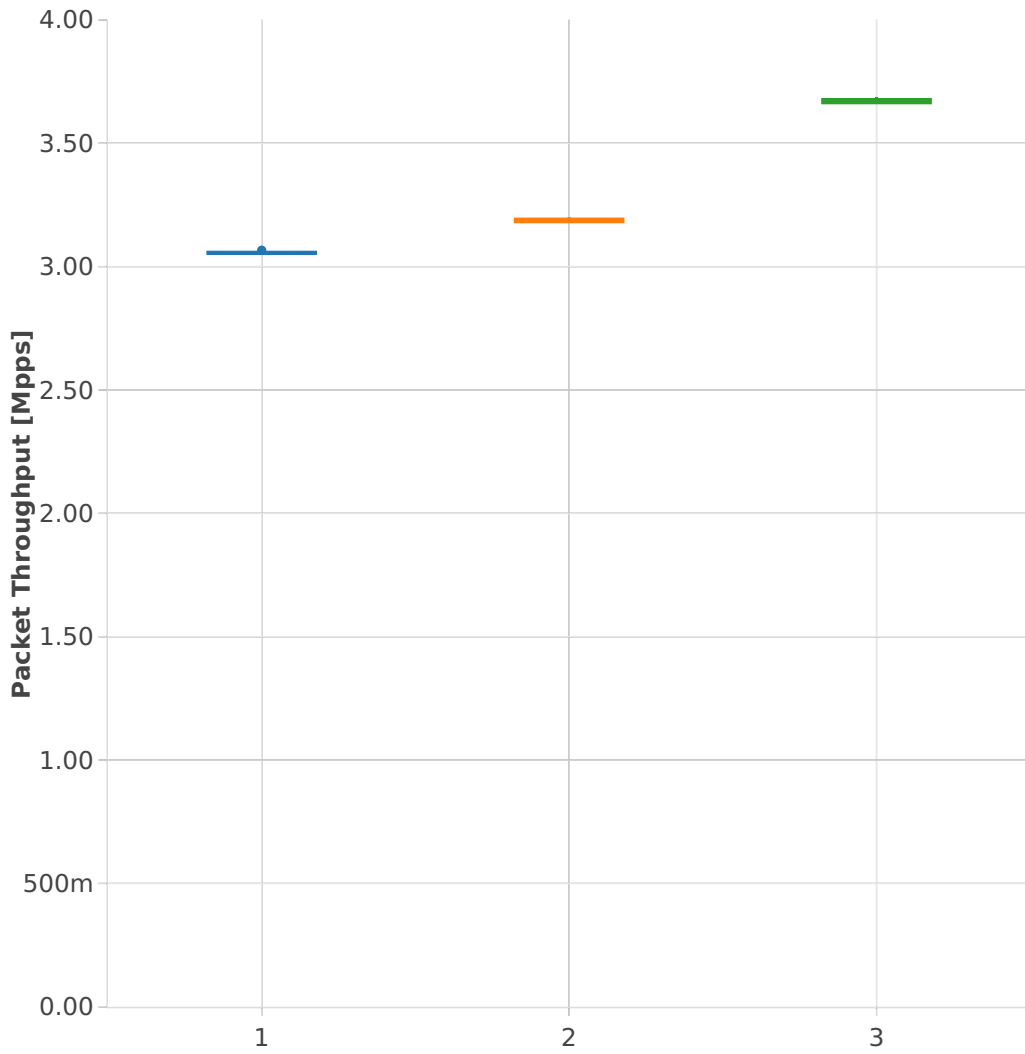

Packet Throughput: vts-3n-hsw-x520-114b-1t1c-ndr

Test Cases [Index]

- 1. (10 runs) 10ge2p1x520-ethip4vxlan-l2bdbasemaclrn-eth-iacldstbase-aclpermit-2vhostvr1024-1vm
- 2. (10 runs) 10ge2p1x520-ethip4vxlan-l2bdbasemaclrn-eth-iacldstbase-aclpermitreflect-2vhostvr1024-1vm
- 3. (10 runs) 10ge2p1x520-ethip4vxlan-l2bdbasemaclrn-eth-iacldstbase-noacl-2vhostvr1024-1vm