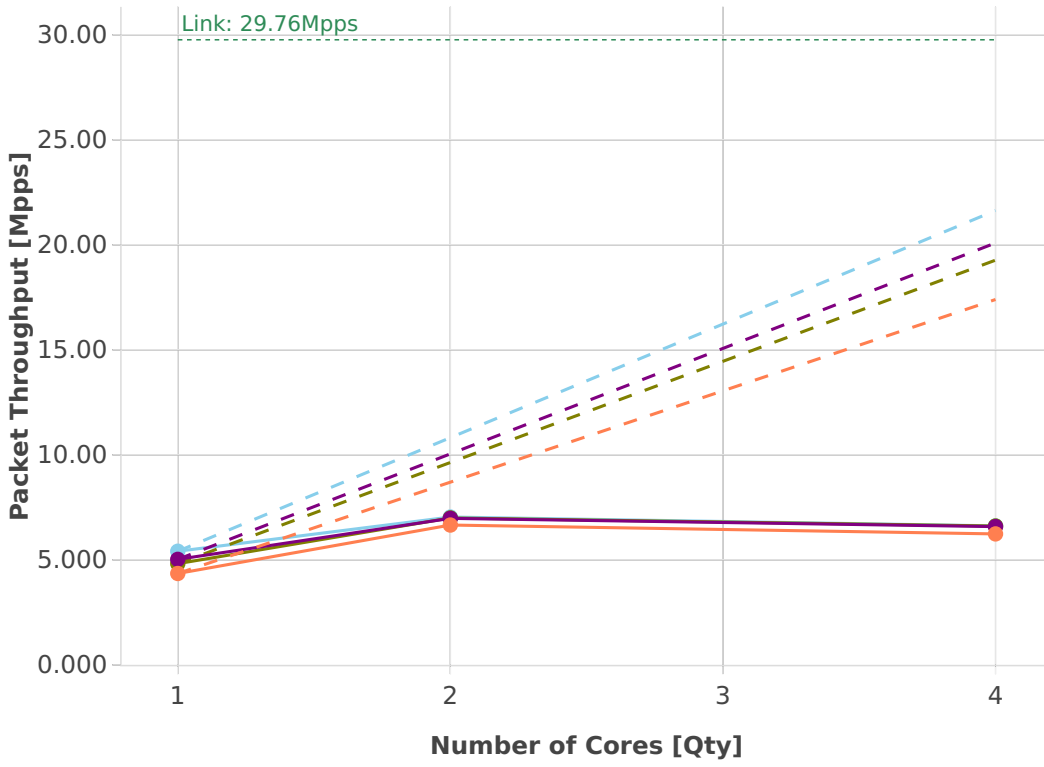

# Speedup Multi-core: vhost-l2sw-3n-skx-x710-64b-base\_and\_scale-ndr

- Perfect    — Measured    ... Limit
- eth-l2bdbasemaclrn-eth-2vhostvr1024-1vm
  - 1lbvpplacp-dot1q-l2bdbasemaclrn-eth-2vhostvr1024-1vm
  - dot1q-l2bdbasemaclrn-eth-2vhostvr1024-1vm
  - 2lbvpplacp-dot1q-l2bdbasemaclrn-eth-2vhostvr1024-1vm