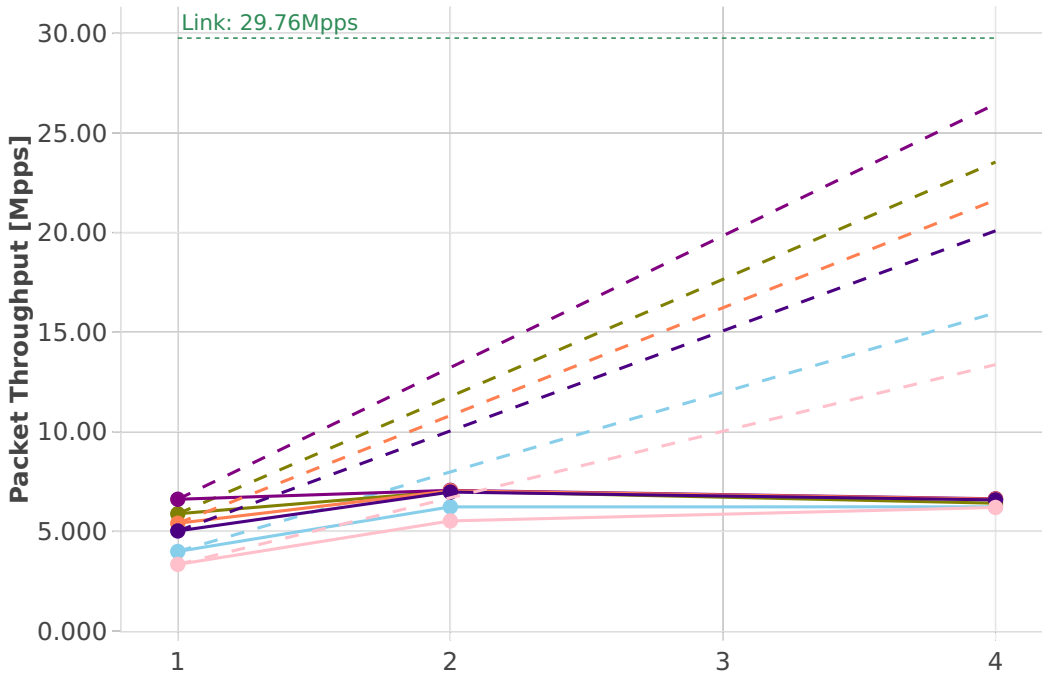

Speedup Multi-core: vhost-l2sw-3n-skx-x710-64b-base-vm-ndr

- Perfect — Measured ... Limit
- eth-l2xcbase-eth-4vhostvr1024-2vm
 - dot1q-l2xcbase-eth-2vhostvr1024-1vm
 - eth-l2xcbase-eth-2vhostvr1024-1vm
 - eth-l2bdbasemaclrn-eth-2vhostvr1024-1vm
 - dot1q-l2bdbasemaclrn-eth-2vhostvr1024-1vm
 - eth-l2bdbasemaclrn-eth-4vhostvr1024-2vm