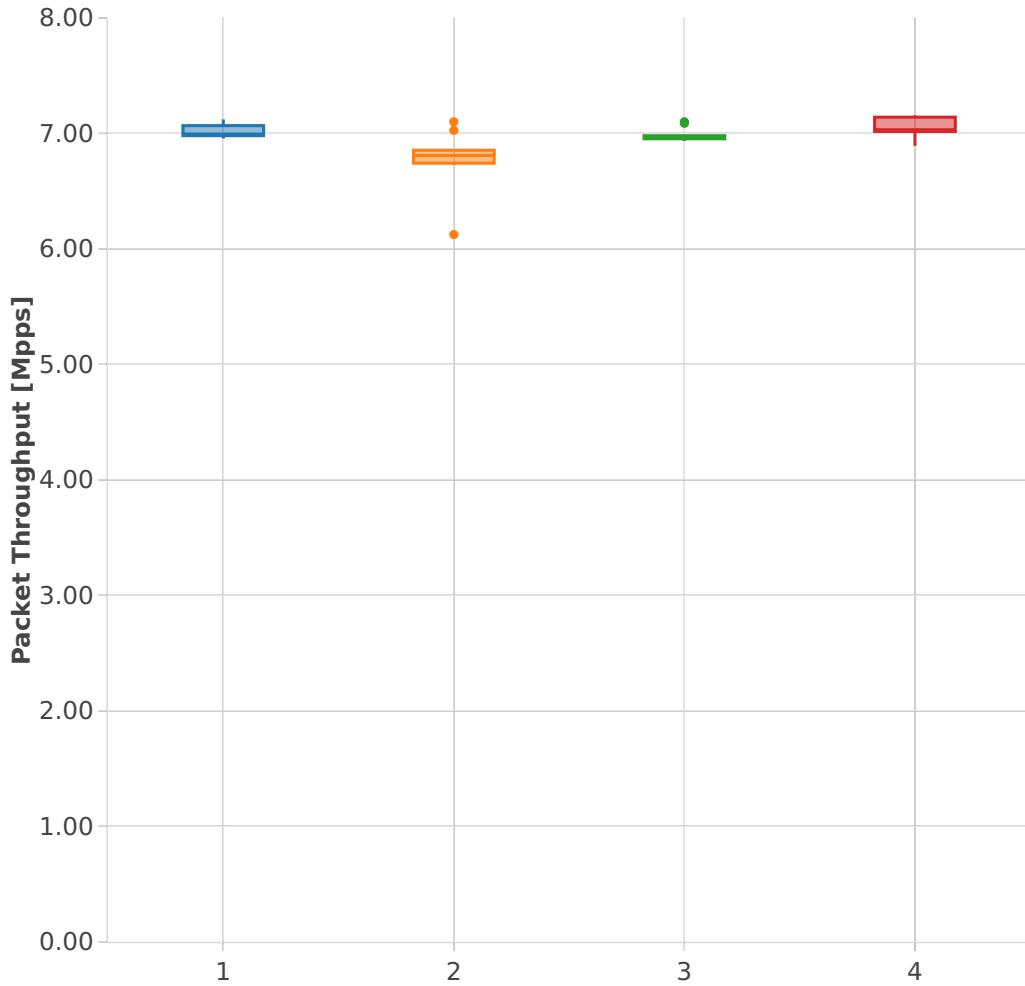

Packet Throughput: vhost-l2sw-3n-skx-x710-64b-4t2c-base_and_scale-pdr

Test Cases [Index]

- 1. (10 runs) 10ge2p1x710-1lbvpplacp-dot1q-l2bdbasemaclrn-eth-2vhostvr1024-1vm
- 2. (10 runs) 10ge2p1x710-2lbvpplacp-dot1q-l2bdbasemaclrn-eth-2vhostvr1024-1vm
- 3. (10 runs) 10ge2p1x710-dot1q-l2bdbasemaclrn-eth-2vhostvr1024-1vm
- 4. (10 runs) 10ge2p1x710-eth-l2bdbasemaclrn-eth-2vhostvr1024-1vm