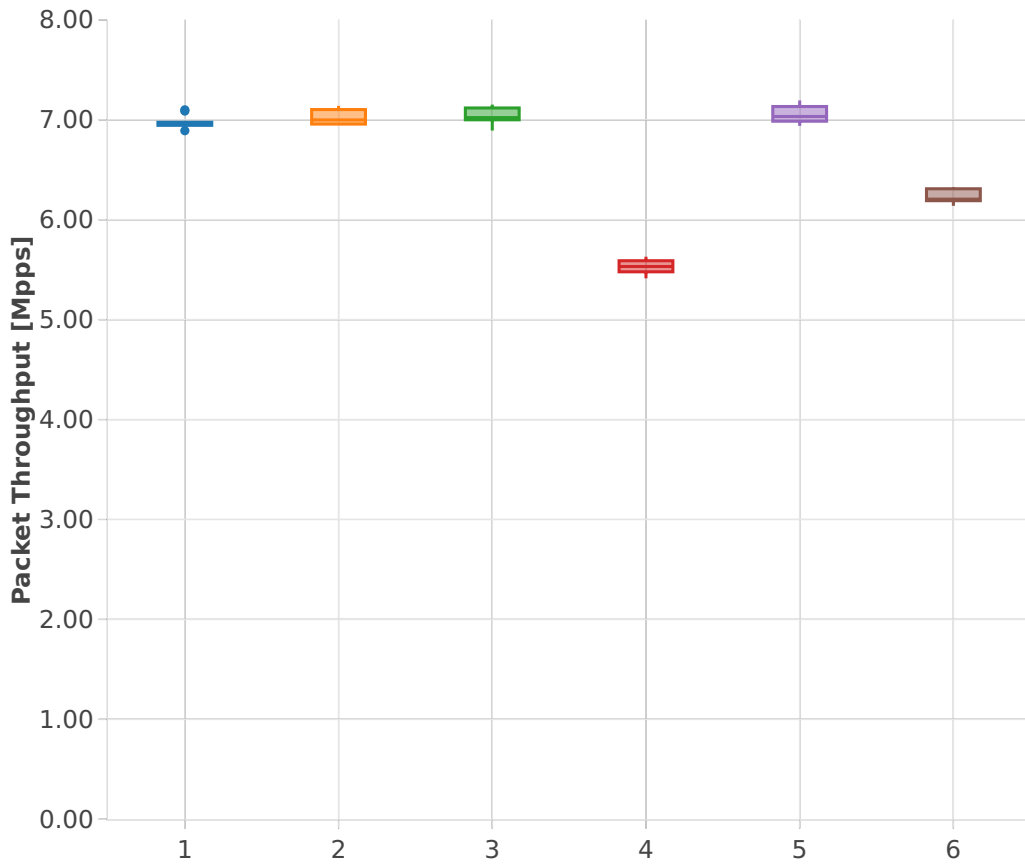

Packet Throughput: vhost-l2sw-3n-skx-x710-64b-4t2c-base-vm-ndr

Test Cases [Index]

- 1. (10 runs) 10ge2p1x710-dot1q-l2bdbasemaclrn-eth-2vhostvr1024-1vm
- 2. (10 runs) 10ge2p1x710-dot1q-l2xcbase-eth-2vhostvr1024-1vm
- 3. (10 runs) 10ge2p1x710-eth-l2bdbasemaclrn-eth-2vhostvr1024-1vm
- 4. (10 runs) 10ge2p1x710-eth-l2bdbasemaclrn-eth-4vhostvr1024-2vm
- 5. (10 runs) 10ge2p1x710-eth-l2xcbase-eth-2vhostvr1024-1vm
- 6. (10 runs) 10ge2p1x710-eth-l2xcbase-eth-4vhostvr1024-2vm