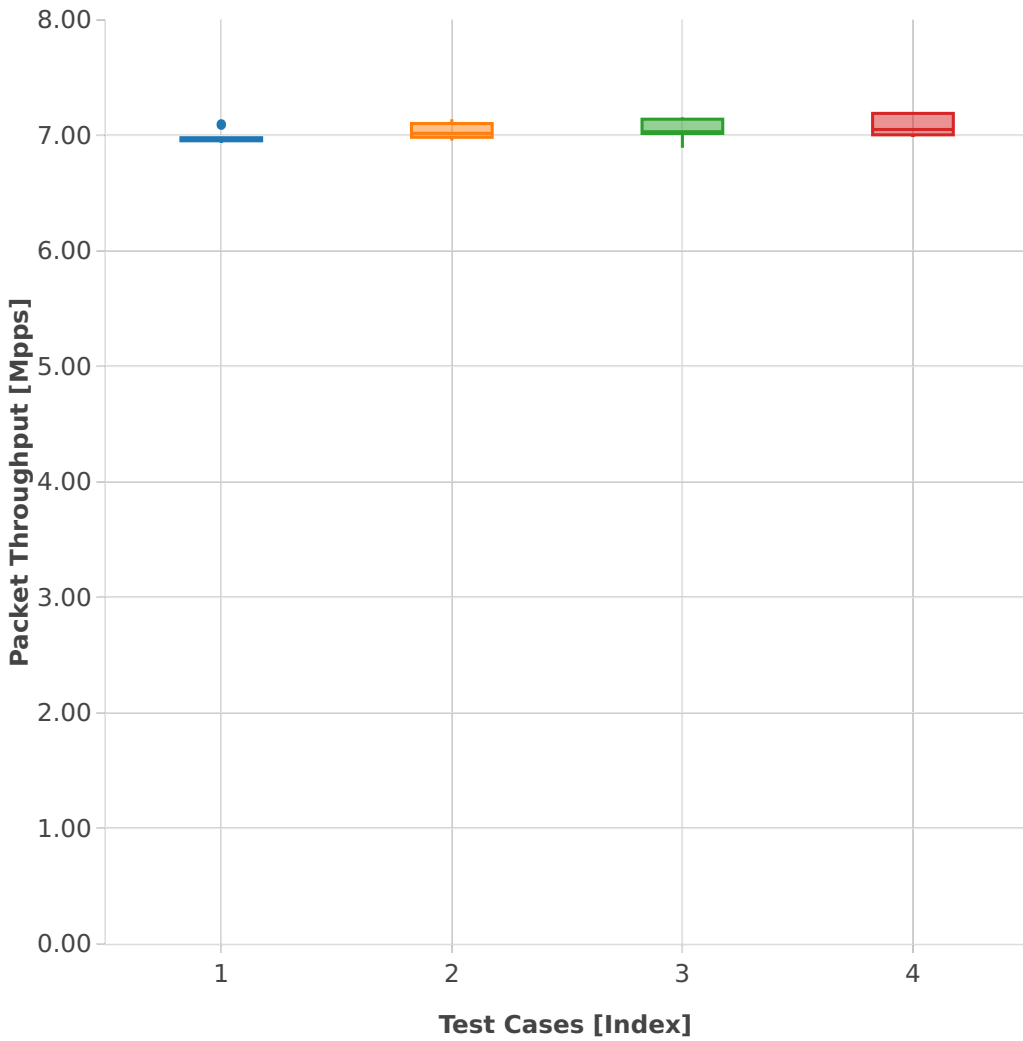

Packet Throughput: vhost-l2sw-3n-skx-x710-64b-4t2c-base-pdr

- 1. (10 runs) 10ge2p1x710-dot1q-l2bdbasemaclrn-eth-2vhostvr1024-1vm
- 2. (10 runs) 10ge2p1x710-dot1q-l2xcbase-eth-2vhostvr1024-1vm
- 3. (10 runs) 10ge2p1x710-eth-l2bdbasemaclrn-eth-2vhostvr1024-1vm
- 4. (10 runs) 10ge2p1x710-eth-l2xcbase-eth-2vhostvr1024-1vm