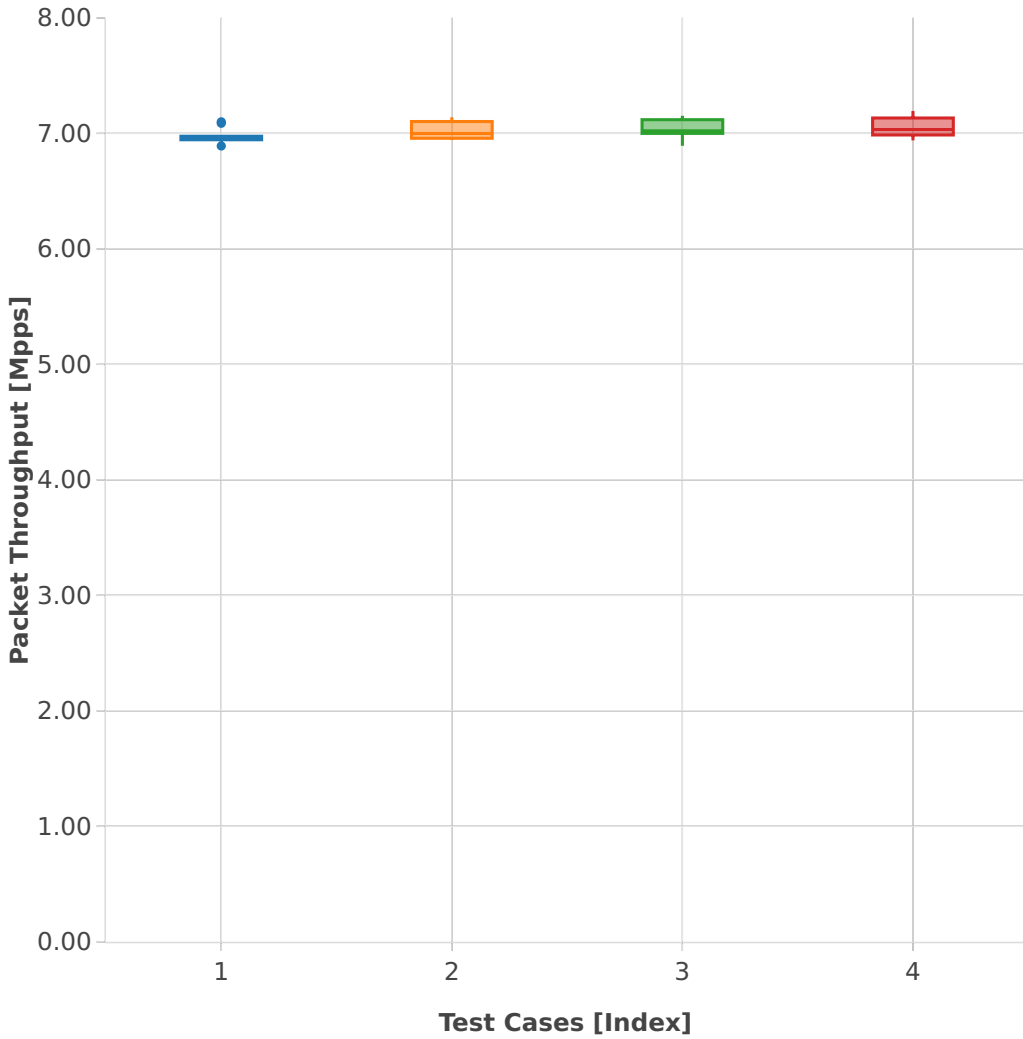

Packet Throughput: vhost-l2sw-3n-skx-x710-64b-4t2c-base-ndr

- 1. (10 runs) 10ge2p1x710-dot1q-l2bdbasemaclrn-eth-2vhostvr1024-1vm
- 2. (10 runs) 10ge2p1x710-dot1q-l2xcbase-eth-2vhostvr1024-1vm
- 3. (10 runs) 10ge2p1x710-eth-l2bdbasemaclrn-eth-2vhostvr1024-1vm
- 4. (10 runs) 10ge2p1x710-eth-l2xcbase-eth-2vhostvr1024-1vm