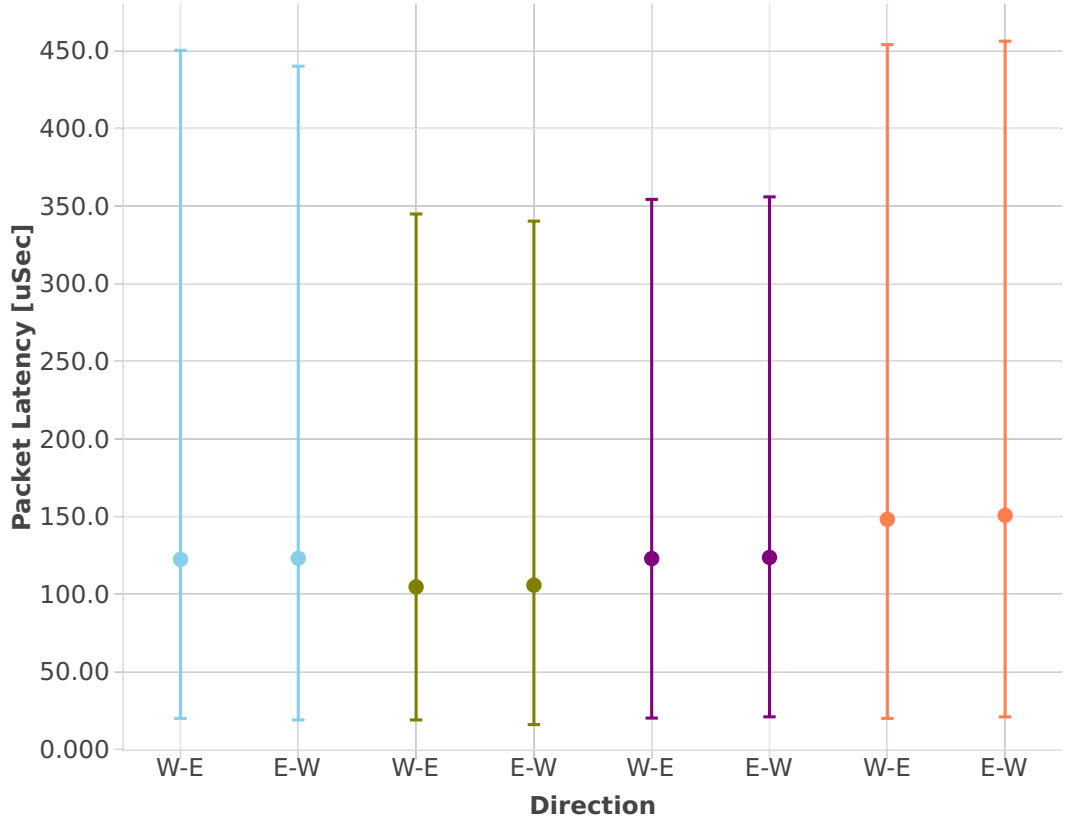

Packet Latency: vhost-l2sw-3n-skx-x710-64b-4t2c-base-ndr

- dot1q-l2xcbase-eth-2vhostvr1024-1vm
- eth-l2xcbase-eth-2vhostvr1024-1vm
- eth-l2bdbasemaclrn-eth-2vhostvr1024-1vm
- dot1q-l2bdbasemaclrn-eth-2vhostvr1024-1vm