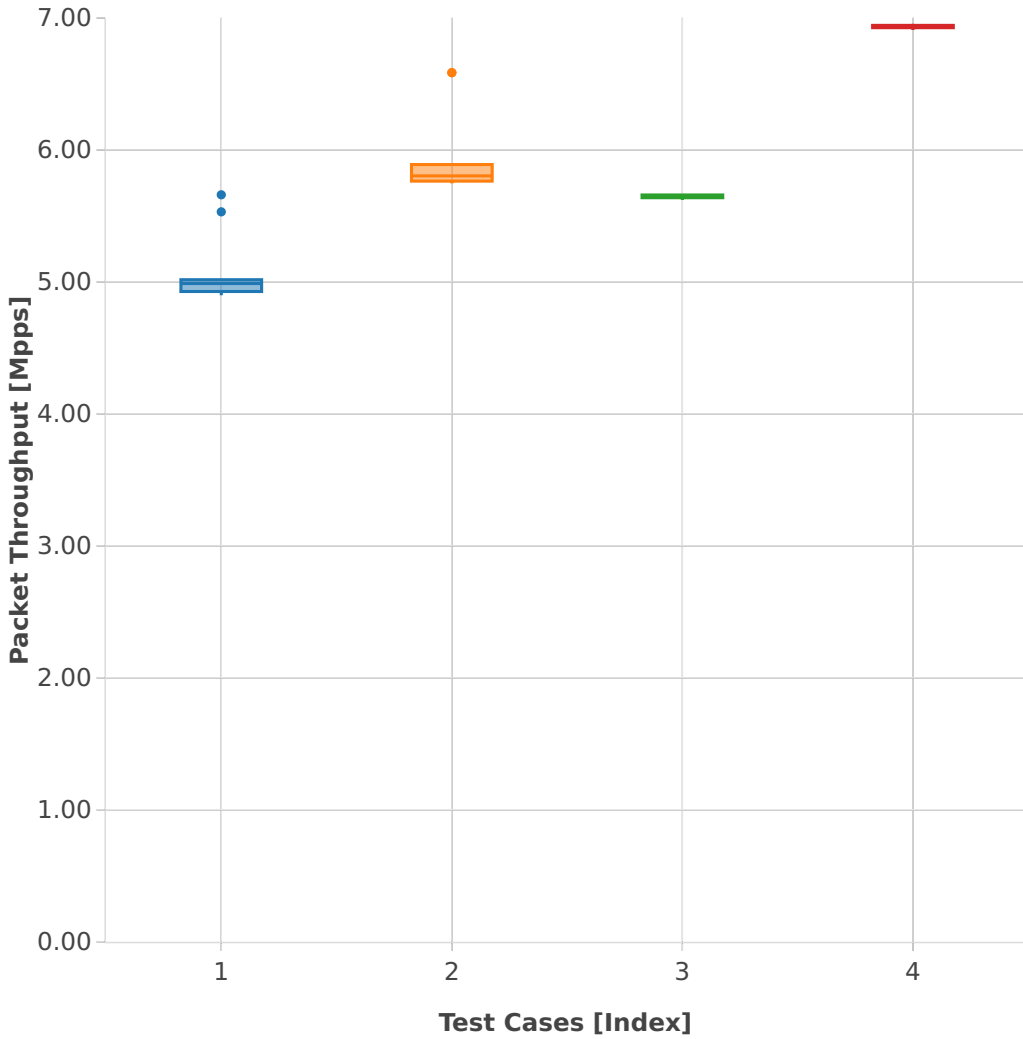

# Packet Throughput: vhost-l2sw-3n-skx-x710-64b-2t1c-base-pdr

- 1. (10 runs) 10ge2p1x710-dot1q-l2bdbasemaclrn-eth-2vhostvr1024-1vm
- 2. (10 runs) 10ge2p1x710-dot1q-l2xcbase-eth-2vhostvr1024-1vm
- 3. (10 runs) 10ge2p1x710-eth-l2bdbasemaclrn-eth-2vhostvr1024-1vm
- 4. (10 runs) 10ge2p1x710-eth-l2xcbase-eth-2vhostvr1024-1vm