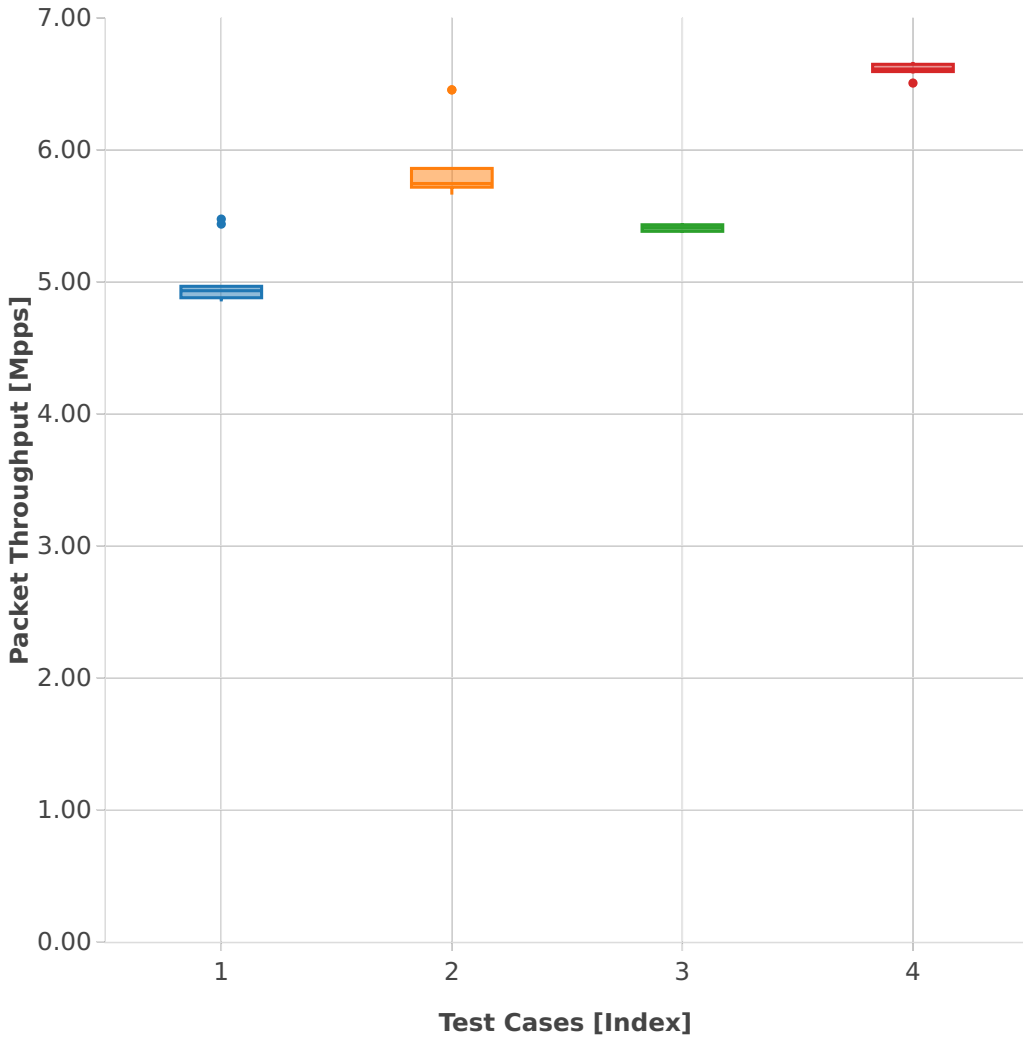

# Packet Throughput: vhost-l2sw-3n-skx-x710-64b-2t1c-base-ndr

- 1. (10 runs) 10ge2p1x710-dot1q-l2bdbasemaclrn-eth-2vhostvr1024-1vm
- 2. (10 runs) 10ge2p1x710-dot1q-l2xcbase-eth-2vhostvr1024-1vm
- 3. (10 runs) 10ge2p1x710-eth-l2bdbasemaclrn-eth-2vhostvr1024-1vm
- 4. (10 runs) 10ge2p1x710-eth-l2xcbase-eth-2vhostvr1024-1vm