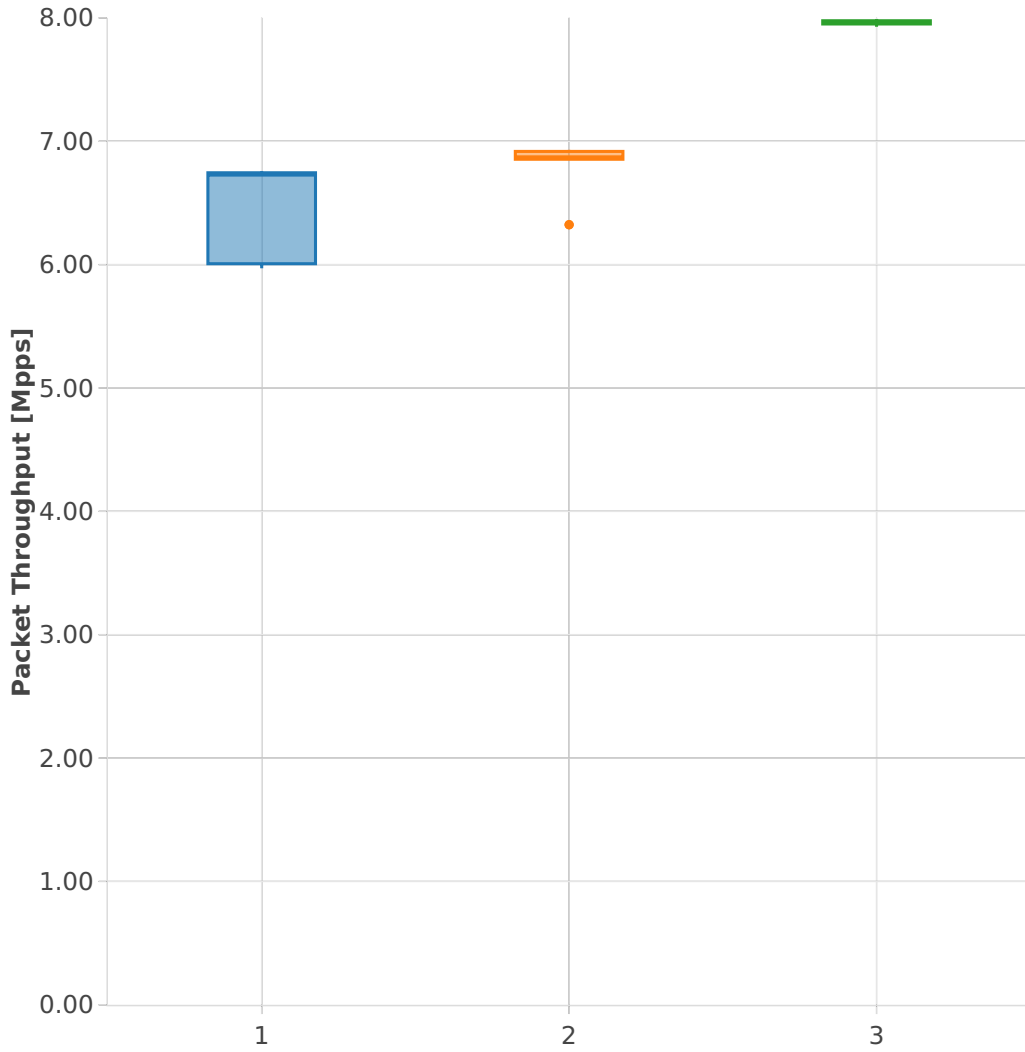

Packet Throughput: vhost-l2sw-3n-hsw-x710-64b-2t2c-base_and_scale-pdr

Test Cases [Index]

- 1. (10 runs) 10ge2p1x710-1lbvplacp-dot1q-l2bdbasemaclrn-eth-2vhostvr1024-1vm
- 2. (10 runs) 10ge2p1x710-dot1q-l2bdbasemaclrn-eth-2vhostvr1024-1vm
- 3. (10 runs) 10ge2p1x710-eth-l2bdbasemaclrn-eth-2vhostvr1024-1vm