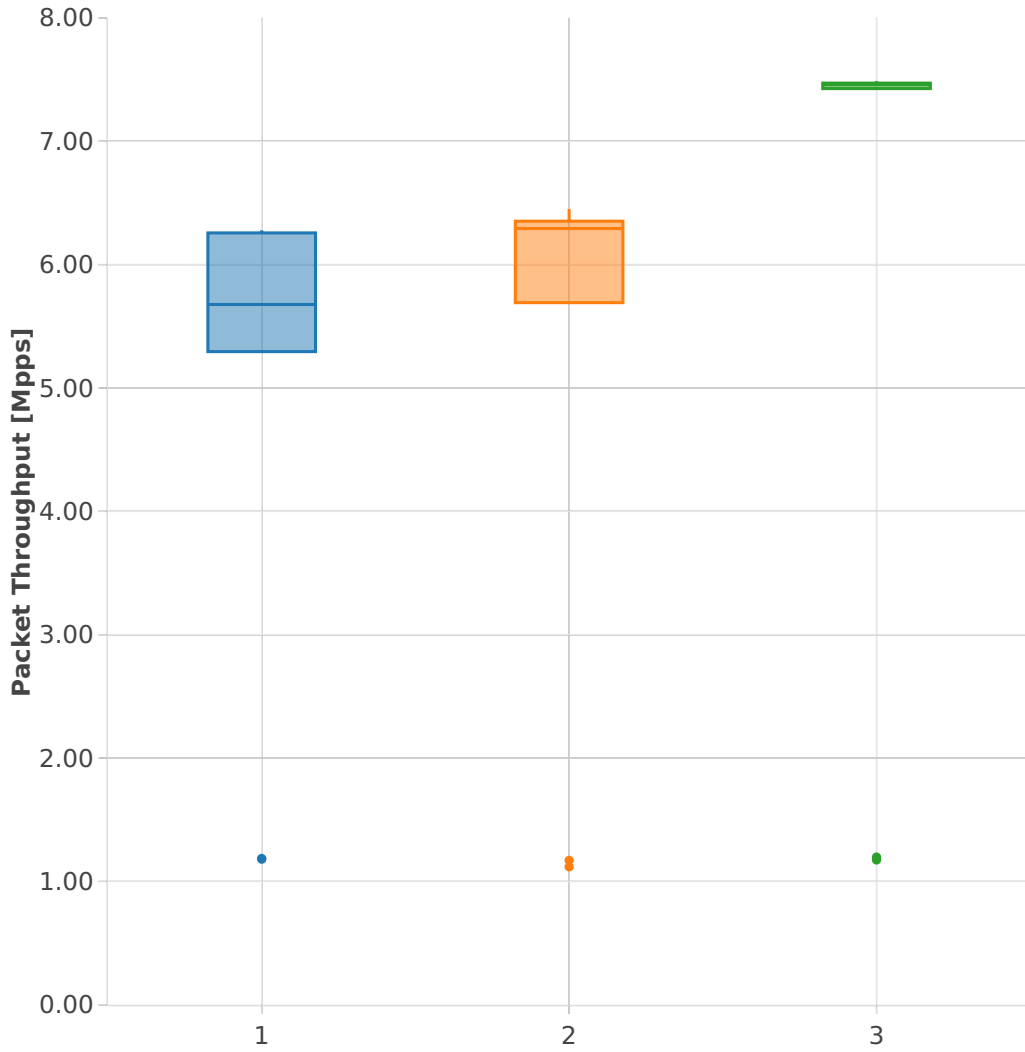

Packet Throughput: vhost-l2sw-3n-hsw-x710-64b-2t2c-base_and_scale-ndr

Test Cases [Index]

- 1. (10 runs) 10ge2p1x710-1lbpplacp-dot1q-l2bdbasemaclrn-eth-2vhostvr1024-1vm
- 2. (10 runs) 10ge2p1x710-dot1q-l2bdbasemaclrn-eth-2vhostvr1024-1vm
- 3. (10 runs) 10ge2p1x710-eth-l2bdbasemaclrn-eth-2vhostvr1024-1vm