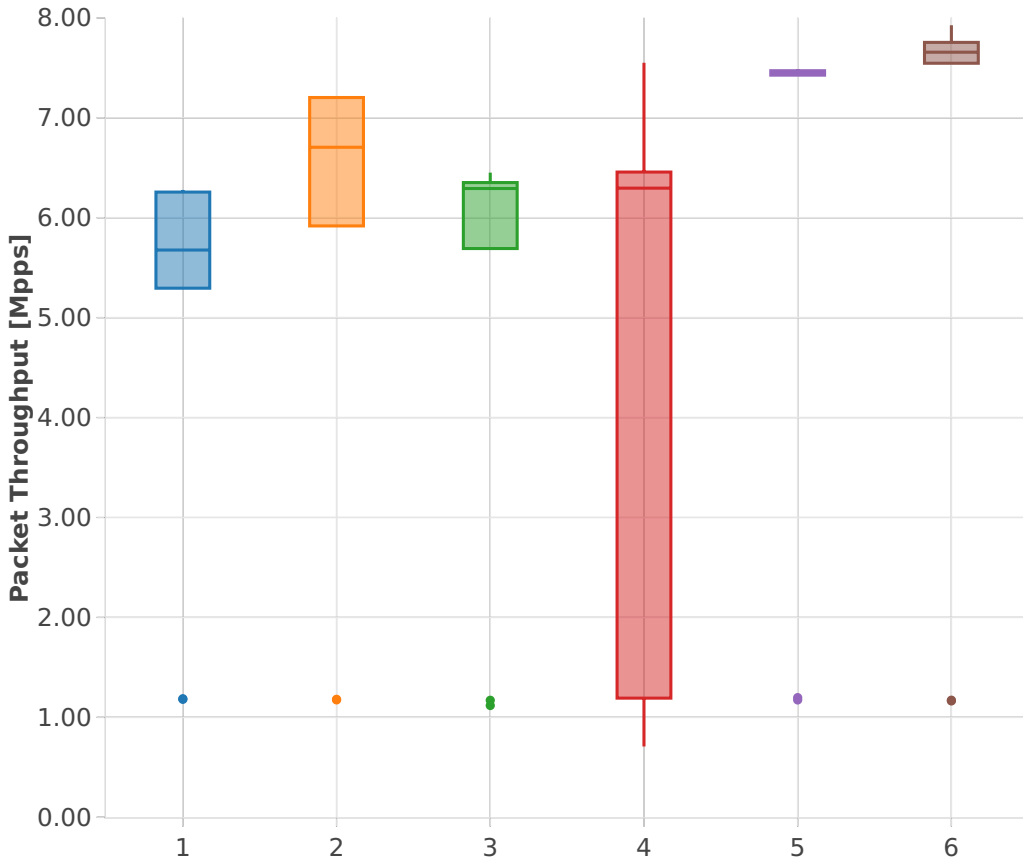

Packet Throughput: vhost-l2sw-3n-hsw-x710-64b-2t2c-base-ndr

Test Cases [Index]

- 1. (10 runs) 10ge2p1x710-1lbvplacp-dot1q-l2bdbasemaclrn-eth-2vhostvr1024-1vm
- 2. (10 runs) 10ge2p1x710-1lbvplacp-dot1q-l2xcbase-eth-2vhostvr1024-1vm
- 3. (10 runs) 10ge2p1x710-dot1q-l2bdbasemaclrn-eth-2vhostvr1024-1vm
- 4. (10 runs) 10ge2p1x710-dot1q-l2xcbase-eth-2vhostvr1024-1vm
- 5. (10 runs) 10ge2p1x710-eth-l2bdbasemaclrn-eth-2vhostvr1024-1vm
- 6. (10 runs) 10ge2p1x710-eth-l2xcbase-eth-2vhostvr1024-1vm