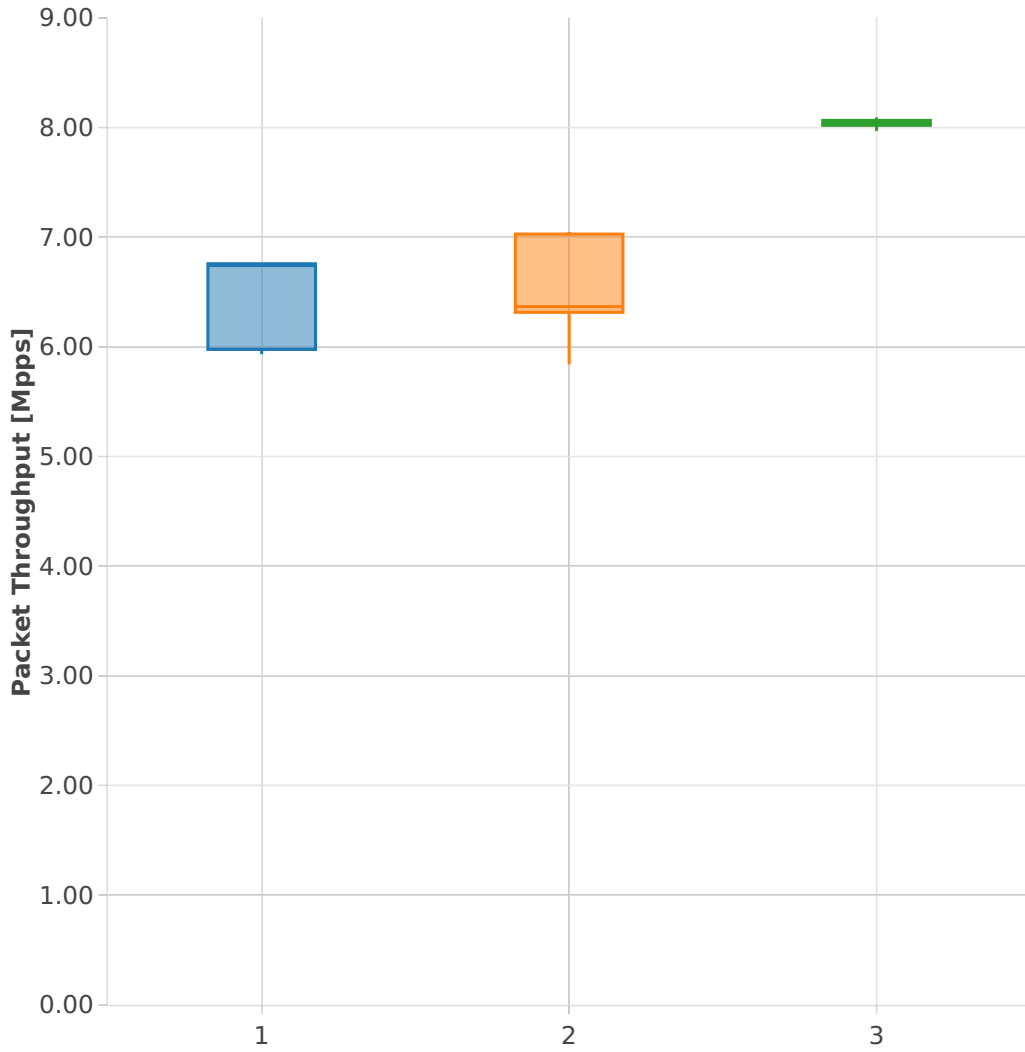

Packet Throughput: vhost-l2sw-3n-hsw-x520-64b-2t2c-base_and_scale-pdr

Test Cases [Index]

- 1. (10 runs) 10ge2p1x520-1lbvpplacp-dot1q-l2bdbasemaclrn-eth-2vhostvr1024-1vm
- 2. (10 runs) 10ge2p1x520-dot1q-l2bdbasemaclrn-eth-2vhostvr1024-1vm
- 3. (10 runs) 10ge2p1x520-eth-l2bdbasemaclrn-eth-2vhostvr1024-1vm