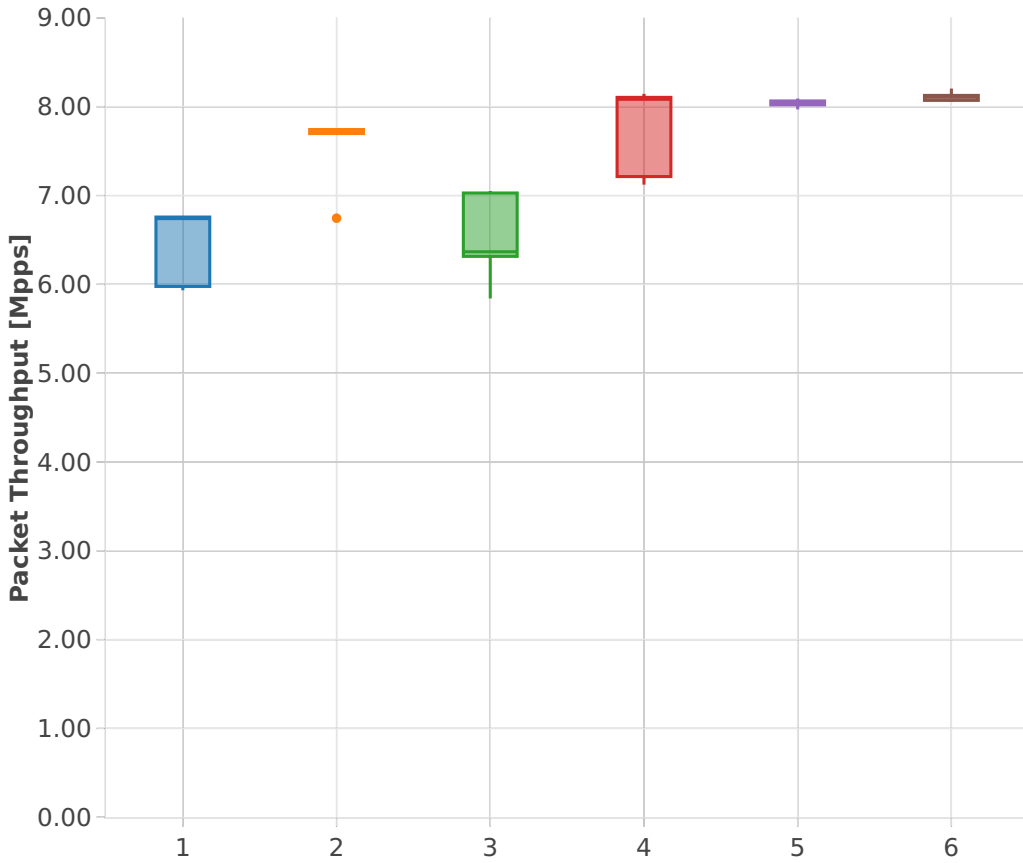

Packet Throughput: vhost-l2sw-3n-hsw-x520-64b-2t2c-base-pdr

Test Cases [Index]

- 1. (10 runs) 10ge2p1x520-1lbvplacp-dot1q-l2bdbasemaclrn-eth-2vhostvr1024-1vm
- 2. (10 runs) 10ge2p1x520-1lbvplacp-dot1q-l2xcbase-eth-2vhostvr1024-1vm
- 3. (10 runs) 10ge2p1x520-dot1q-l2bdbasemaclrn-eth-2vhostvr1024-1vm
- 4. (10 runs) 10ge2p1x520-dot1q-l2xcbase-eth-2vhostvr1024-1vm
- 5. (10 runs) 10ge2p1x520-eth-l2bdbasemaclrn-eth-2vhostvr1024-1vm
- 6. (10 runs) 10ge2p1x520-eth-l2xcbase-eth-2vhostvr1024-1vm