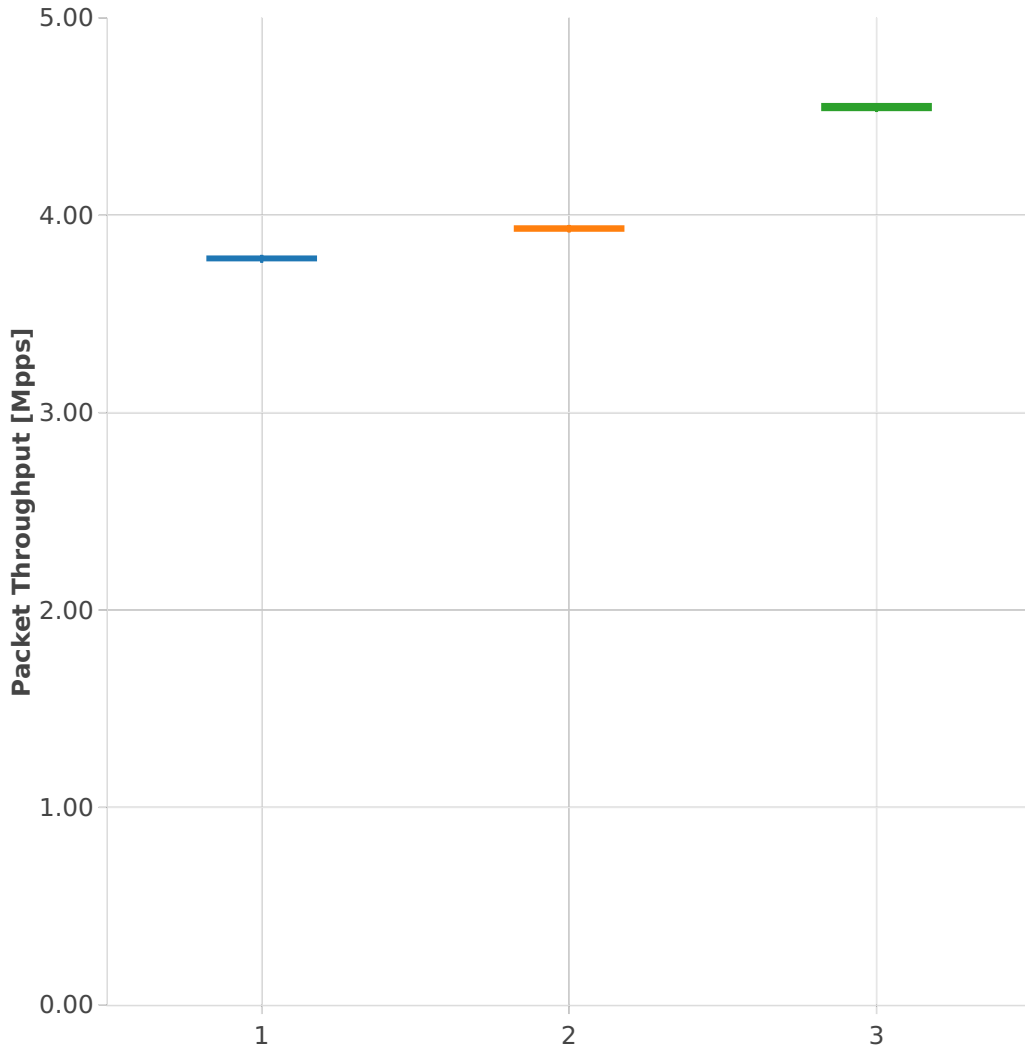

Packet Throughput: vhost-l2sw-3n-hsw-x520-64b-1t1c-base_and_scale-pdr

- Test Cases [Index]**
- 1. (10 runs) 10ge2p1x520-1bvppplacp-dot1q-l2bdbasemaclrn-eth-2vhostvr1024-1vm
 - 2. (10 runs) 10ge2p1x520-dot1q-l2bdbasemaclrn-eth-2vhostvr1024-1vm
 - 3. (10 runs) 10ge2p1x520-eth-l2bdbasemaclrn-eth-2vhostvr1024-1vm