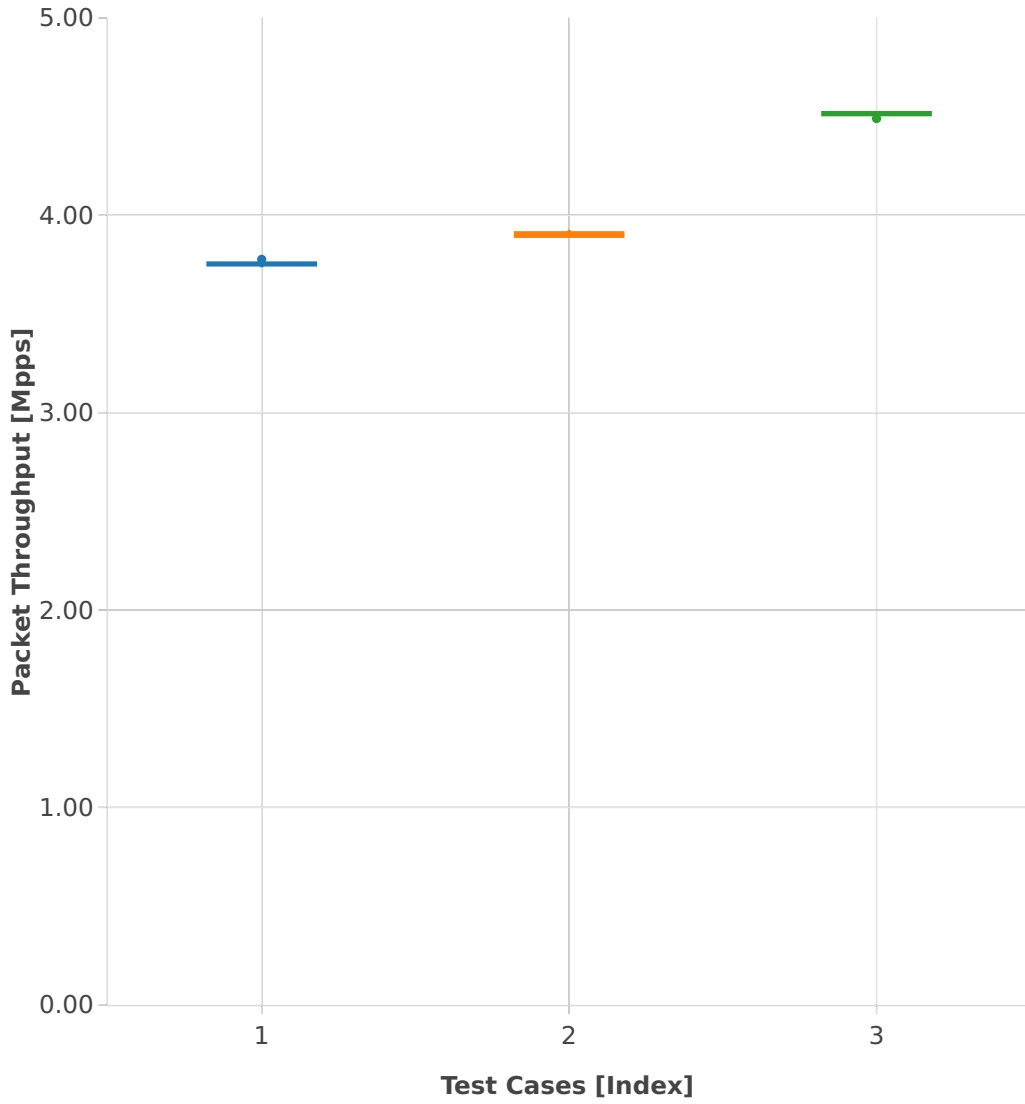

# Packet Throughput: vhost-l2sw-3n-hsw-x520-64b-1t1c-base\_and\_scale-ndr

- 1. (10 runs) 10ge2p1x520-1lbvpplacp-dot1q-l2bdbasemaclrn-eth-2vhostvr1024-1vm
- 2. (10 runs) 10ge2p1x520-dot1q-l2bdbasemaclrn-eth-2vhostvr1024-1vm
- 3. (10 runs) 10ge2p1x520-eth-l2bdbasemaclrn-eth-2vhostvr1024-1vm