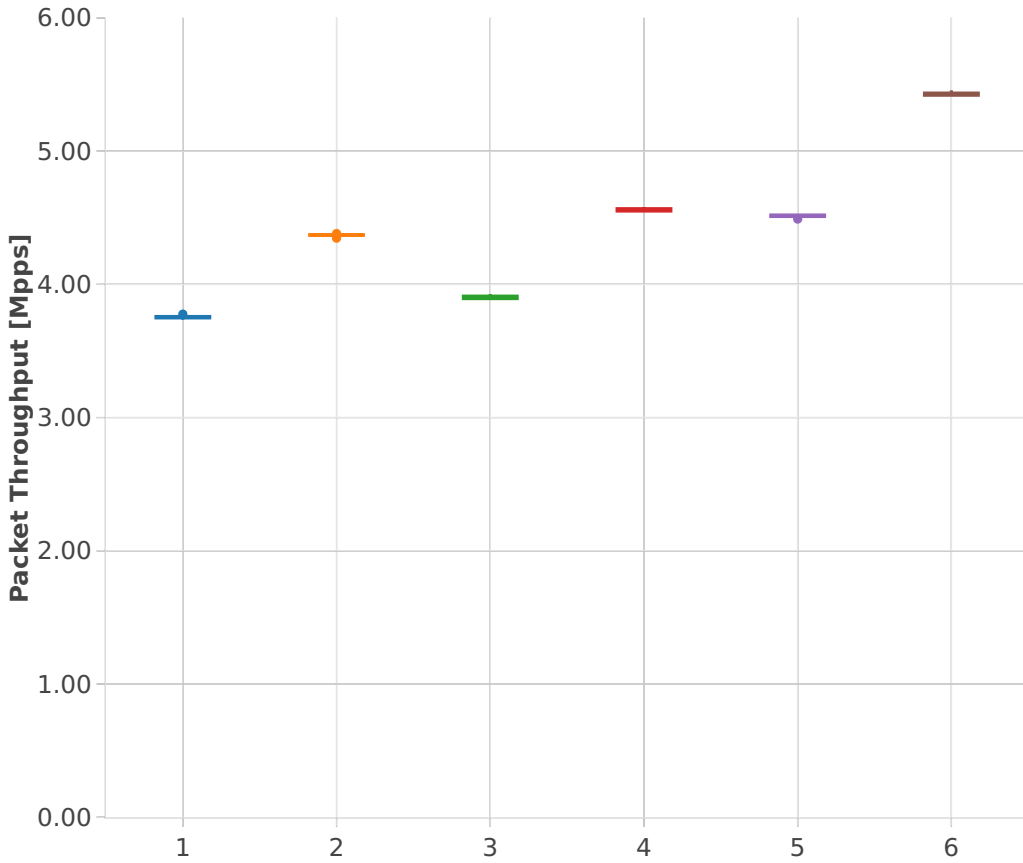

# Packet Throughput: vhost-l2sw-3n-hsw-x520-64b-1t1c-base-ndr

## Test Cases [Index]

- 1. (10 runs) 10ge2p1x520-1lbvplacp-dot1q-l2bdbasemaclrn-eth-2vhostvr1024-1vm
- 2. (10 runs) 10ge2p1x520-1lbvplacp-dot1q-l2xcbase-eth-2vhostvr1024-1vm
- 3. (10 runs) 10ge2p1x520-dot1q-l2bdbasemaclrn-eth-2vhostvr1024-1vm
- 4. (10 runs) 10ge2p1x520-dot1q-l2xcbase-eth-2vhostvr1024-1vm
- 5. (10 runs) 10ge2p1x520-eth-l2bdbasemaclrn-eth-2vhostvr1024-1vm
- 6. (10 runs) 10ge2p1x520-eth-l2xcbase-eth-2vhostvr1024-1vm