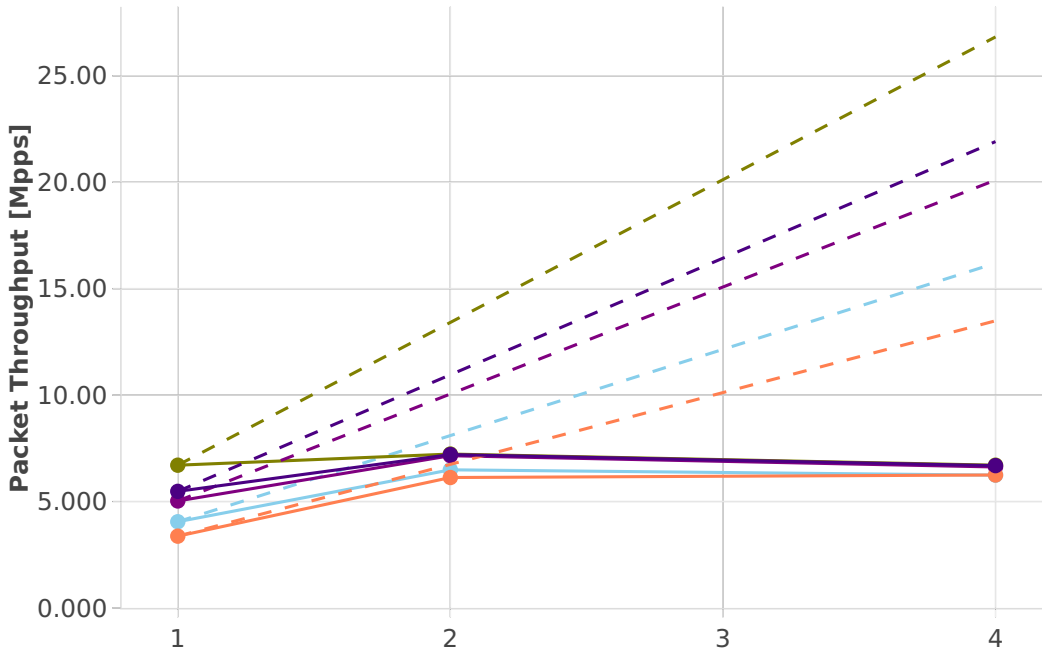

# Speedup Multi-core: vhost-l2sw-2n-skx-xxv710-64b-base-vm-ndr

- - Perfect    — Measured    ... Limit
- 25ge2p1xxv710-eth-l2xcbase-eth-4vhostvr1024-2vm
  - 25ge2p1xxv710-eth-l2xcbase-eth-2vhostvr1024-1vm
  - 25ge2p1xxv710-dot1q-l2bdbasemaclrn-eth-2vhostvr1024-1vm
  - 25ge2p1xxv710-eth-l2bdbasemaclrn-eth-4vhostvr1024-2vm
  - 25ge2p1xxv710-eth-l2bdbasemaclrn-eth-2vhostvr1024-1vm