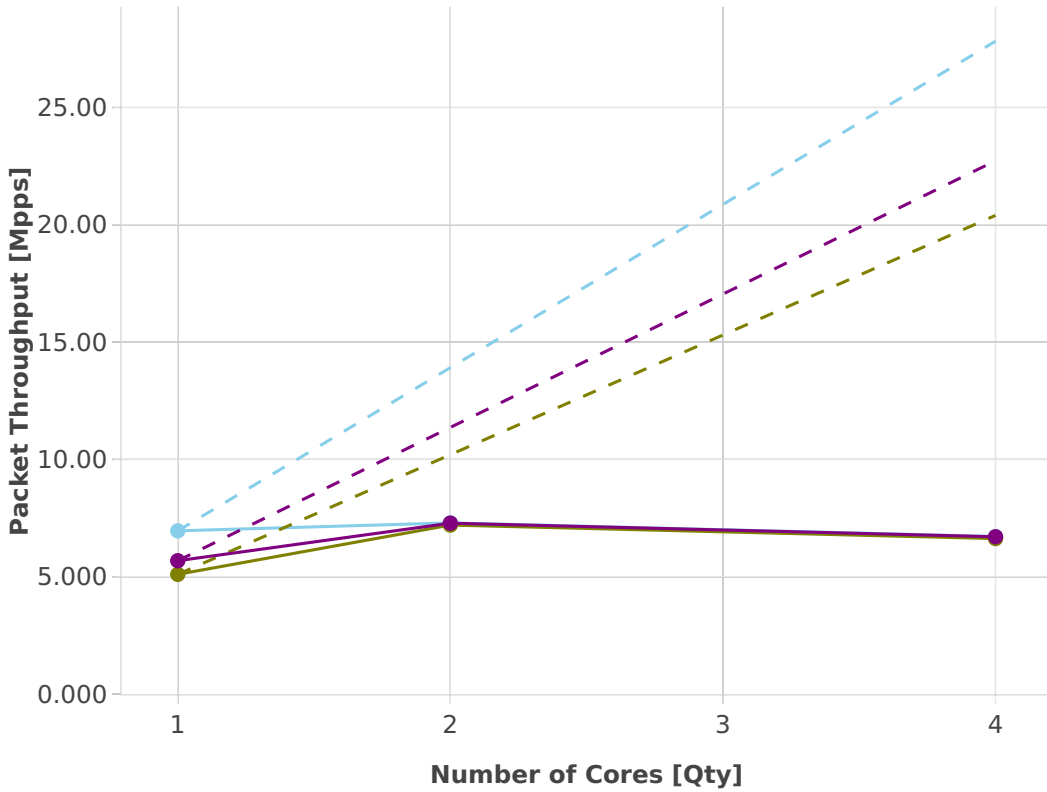

Speedup Multi-core: vhost-l2sw-2n-skx-xxv710-64b-base-pdr

-- Perfect — Measured ... Limit

—●— 25ge2p1xxv710-eth-l2xcbase-eth-2vhostvr1024-1vm

—●— 25ge2p1xxv710-dot1q-l2bdbasemaclrn-eth-2vhostvr1024-1vm

—●— 25ge2p1xxv710-eth-l2bdbasemaclrn-eth-2vhostvr1024-1vm