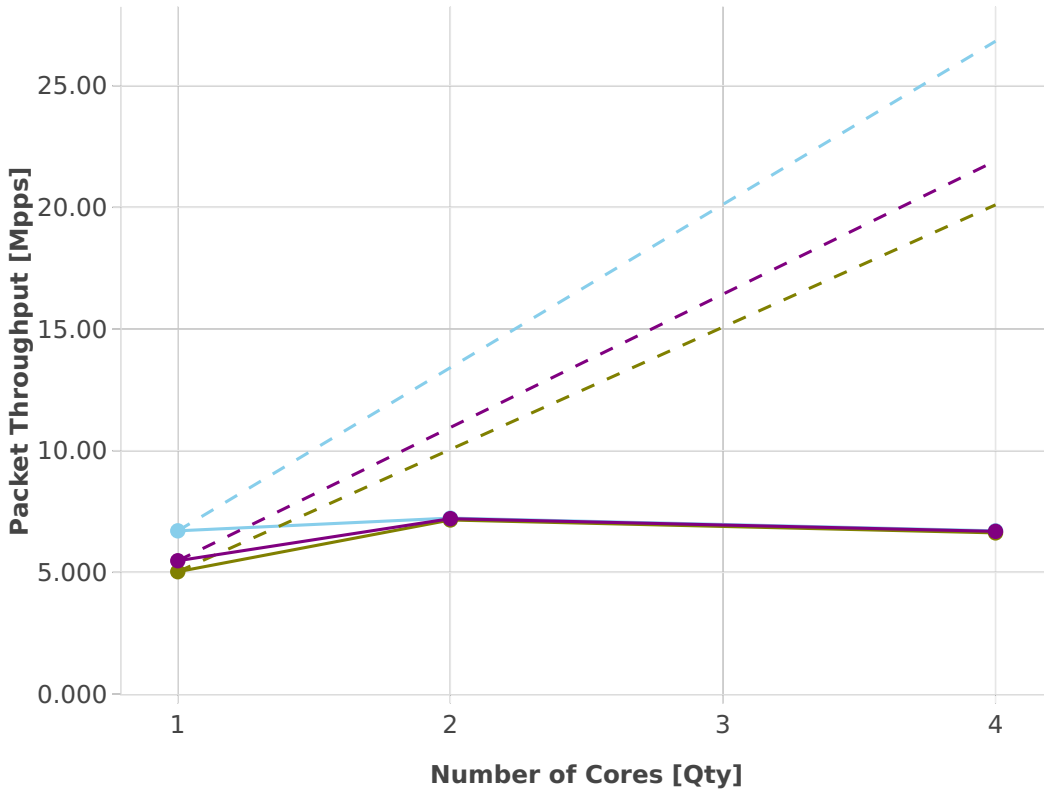

Speedup Multi-core: vhost-l2sw-2n-skx-xxv710-64b-base-ndr

-- Perfect — Measured ... Limit

—●— 25ge2p1xxv710-eth-l2xcbase-eth-2vhostvr1024-1vm

—●— 25ge2p1xxv710-dot1q-l2bdbasemaclrn-eth-2vhostvr1024-1vm

—●— 25ge2p1xxv710-eth-l2bdbasemaclrn-eth-2vhostvr1024-1vm