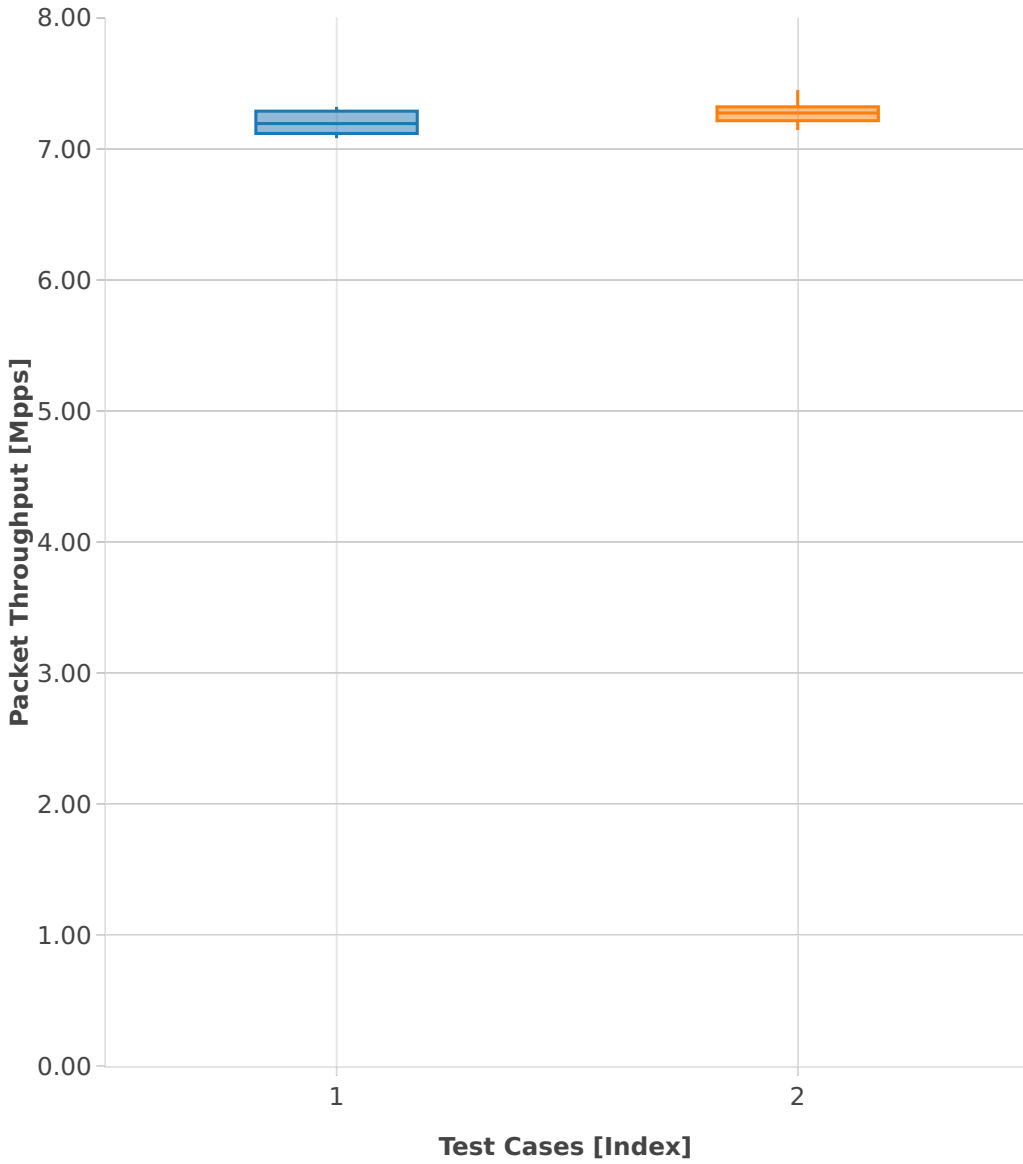

Packet Throughput: vhost-l2sw-2n-skx-xxv710-64b-4t2c-base_and_scale-pd

- 1. (10 runs) 2n1l-25ge2p1xxv710-dot1q-l2bdbasemaclrn-eth-2vhostvr1024-1vm
- 2. (10 runs) 2n1l-25ge2p1xxv710-eth-l2bdbasemaclrn-eth-2vhostvr1024-1vm