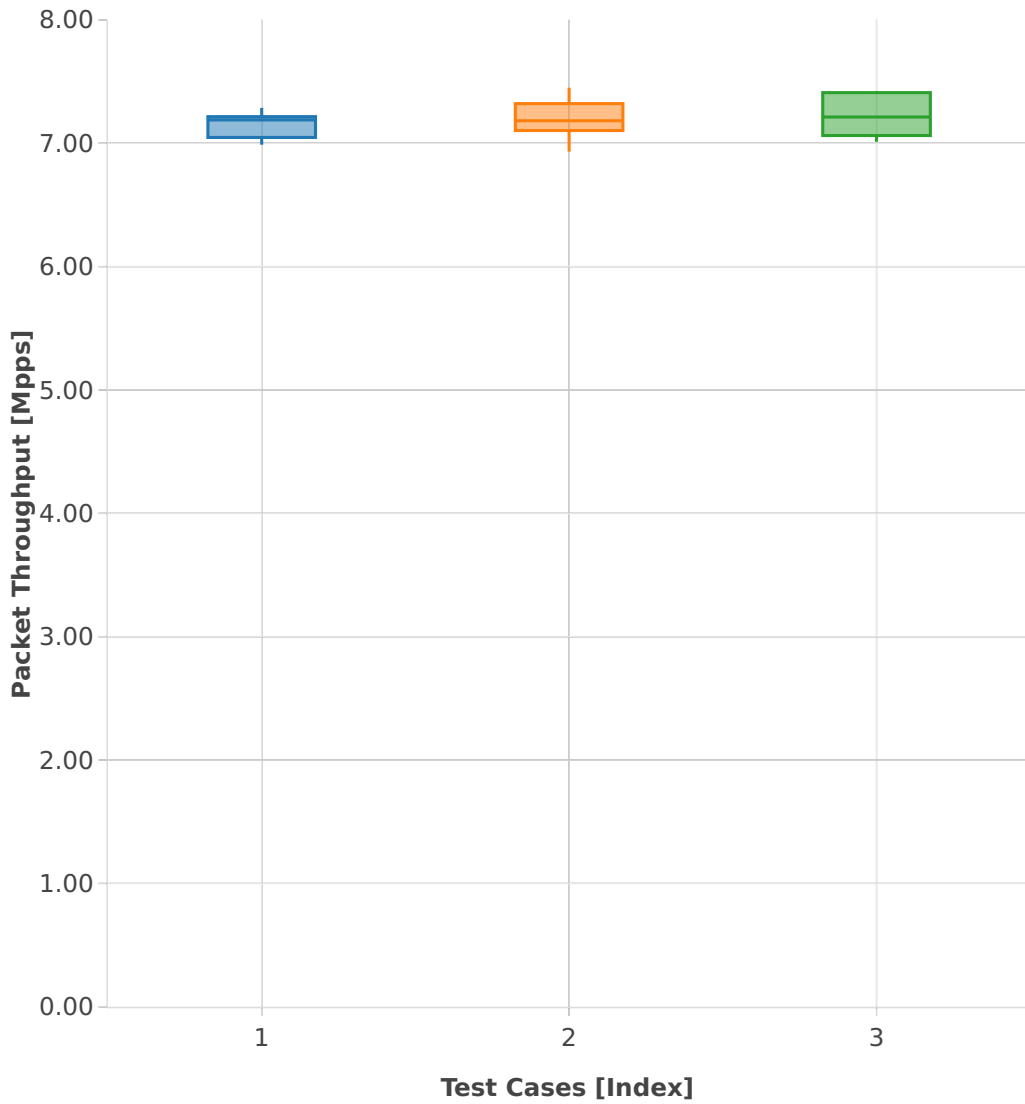

# Packet Throughput: vhost-l2sw-2n-skx-xxv710-64b-4t2c-base-ndr

- 1. (10 runs) 2n1l-25ge2p1xxv710-dot1q-l2bdbasemaclrn-eth-2vhostvr1024-1vm
- 2. (10 runs) 2n1l-25ge2p1xxv710-eth-l2bdbasemaclrn-eth-2vhostvr1024-1vm
- 3. (10 runs) 2n1l-25ge2p1xxv710-eth-l2xcbase-eth-2vhostvr1024-1vm