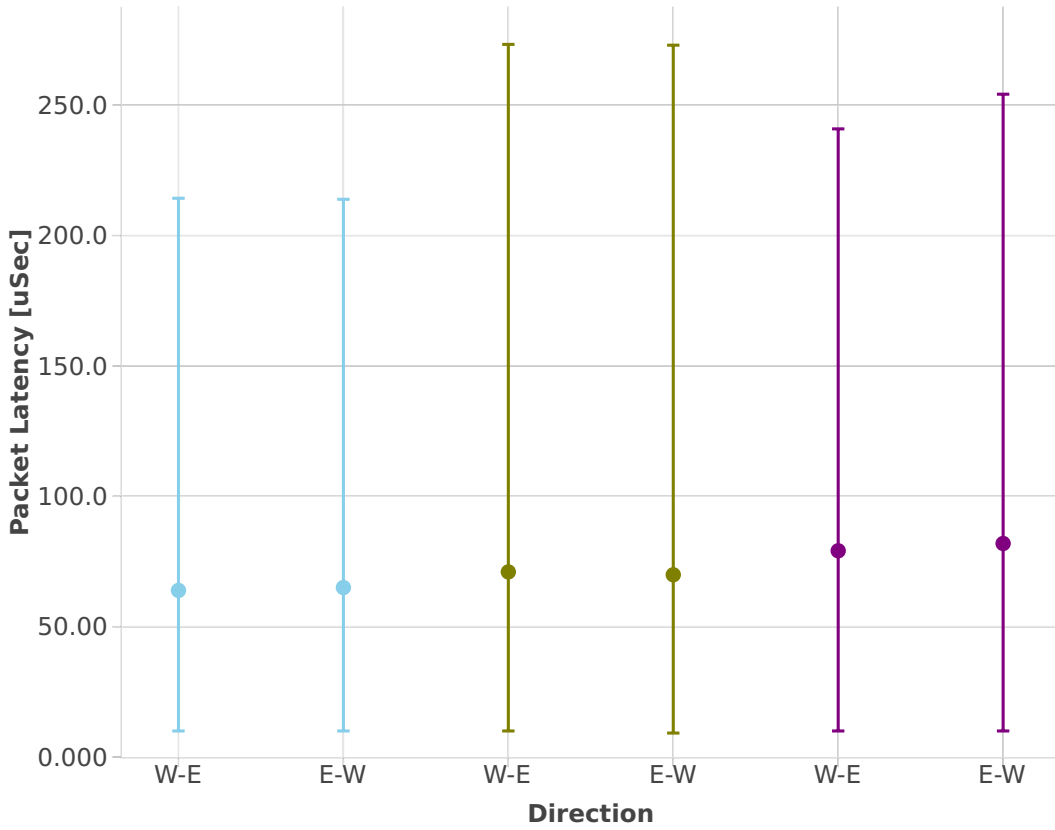

Packet Latency: vhost-l2sw-2n-skx-xxv710-64b-4t2c-base-ndr

- 25ge2p1xxv710-eth-l2xcbase-eth-2vhostvr1024-1vm
- 25ge2p1xxv710-eth-l2bdbasemaclrn-eth-2vhostvr1024-1vm
- 25ge2p1xxv710-dot1q-l2bdbasemaclrn-eth-2vhostvr1024-1vm