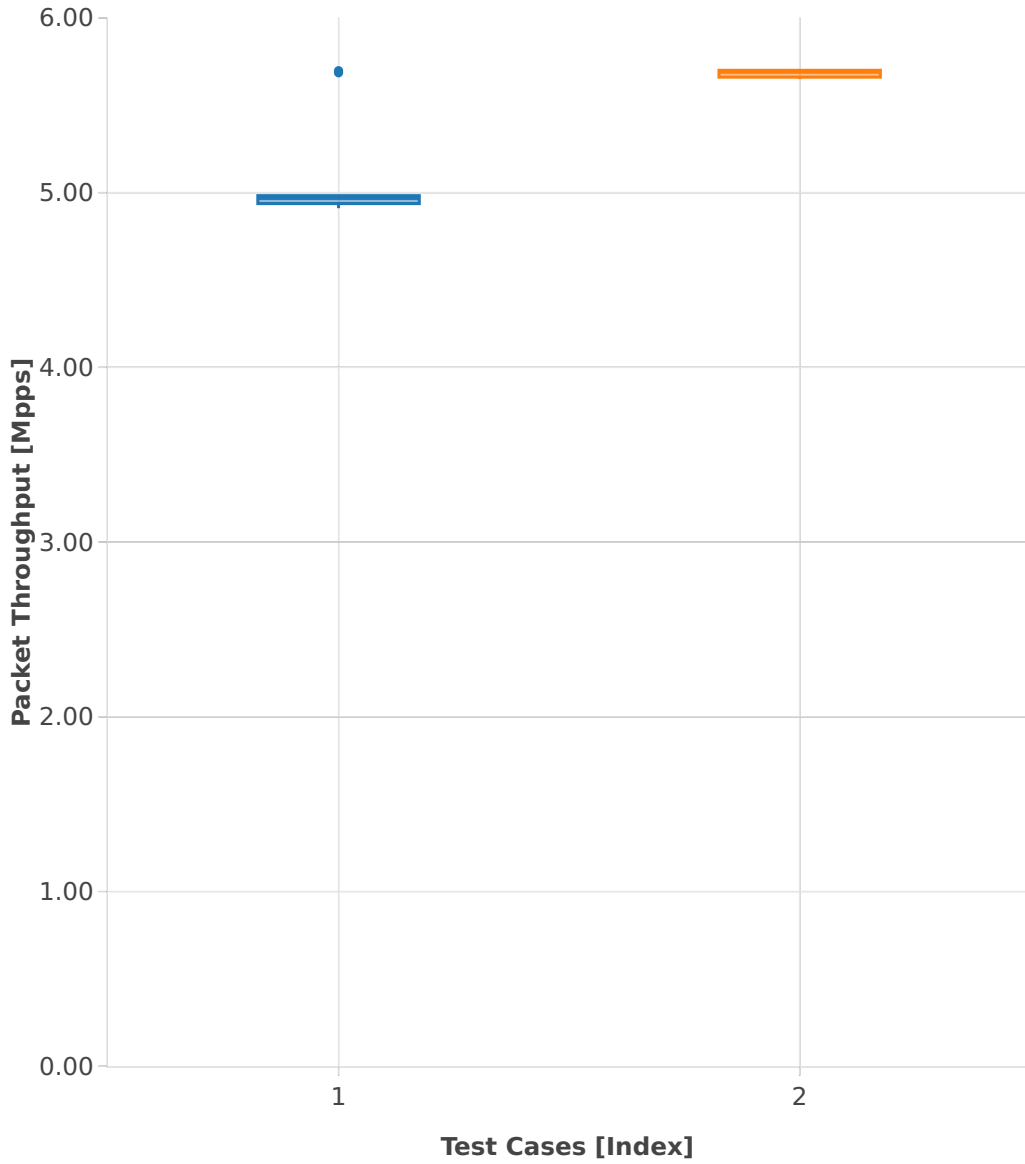

# Packet Throughput: vhost-l2sw-2n-skx-xxv710-64b-2t1c-base\_and\_scale-pd

- 1. (10 runs) 2n1l-25ge2p1xxv710-dot1q-l2bdbasemaclrn-eth-2vhostvr1024-1vm
- 2. (10 runs) 2n1l-25ge2p1xxv710-eth-l2bdbasemaclrn-eth-2vhostvr1024-1vm