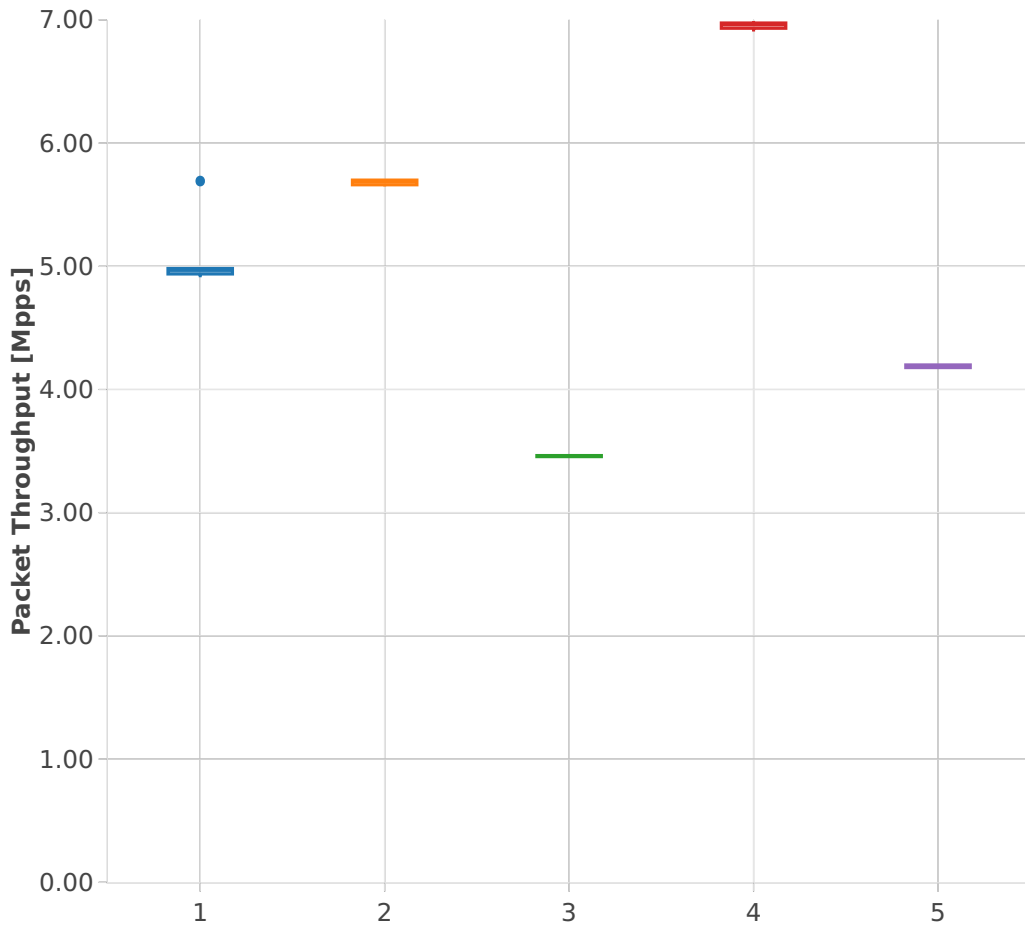

Packet Throughput: vhost-l2sw-2n-skx-xxv710-64b-2t1c-base-vm-pdr

Test Cases [Index]

- 1. (10 runs) 2n1l-25ge2p1xxv710-dot1q-l2bdbasemaclrn-eth-2vhostvr1024-1vm
- 2. (10 runs) 2n1l-25ge2p1xxv710-eth-l2bdbasemaclrn-eth-2vhostvr1024-1vm
- 3. (10 runs) 2n1l-25ge2p1xxv710-eth-l2bdbasemaclrn-eth-4vhostvr1024-2vm
- 4. (10 runs) 2n1l-25ge2p1xxv710-eth-l2xcbase-eth-2vhostvr1024-1vm
- 5. (10 runs) 2n1l-25ge2p1xxv710-eth-l2xcbase-eth-4vhostvr1024-2vm