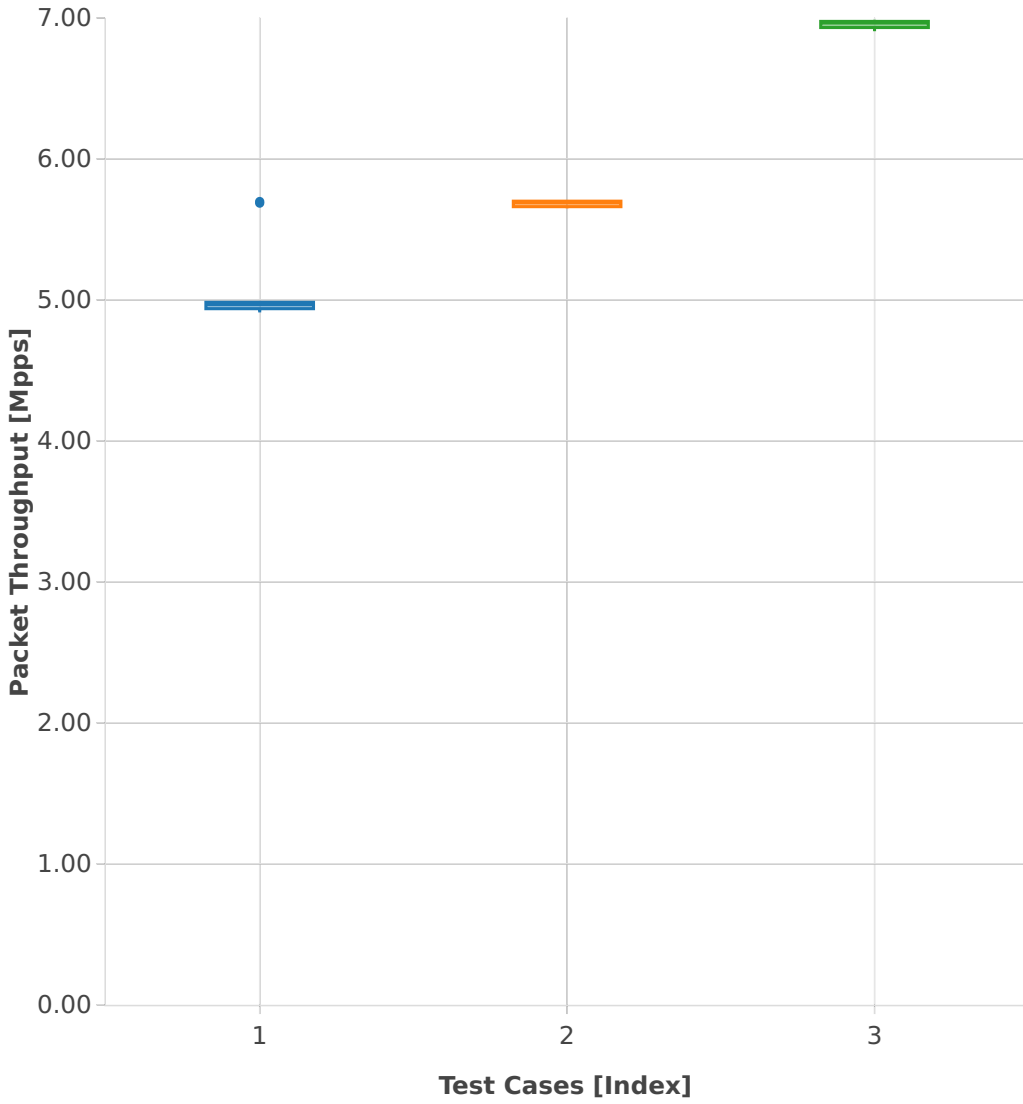

# Packet Throughput: vhost-l2sw-2n-skx-xxv710-64b-2t1c-base-pdr

- 1. (10 runs) 2n1l-25ge2p1xxv710-dot1q-l2bdbasemaclrn-eth-2vhostvr1024-1vm
- 2. (10 runs) 2n1l-25ge2p1xxv710-eth-l2bdbasemaclrn-eth-2vhostvr1024-1vm
- 3. (10 runs) 2n1l-25ge2p1xxv710-eth-l2xcbase-eth-2vhostvr1024-1vm