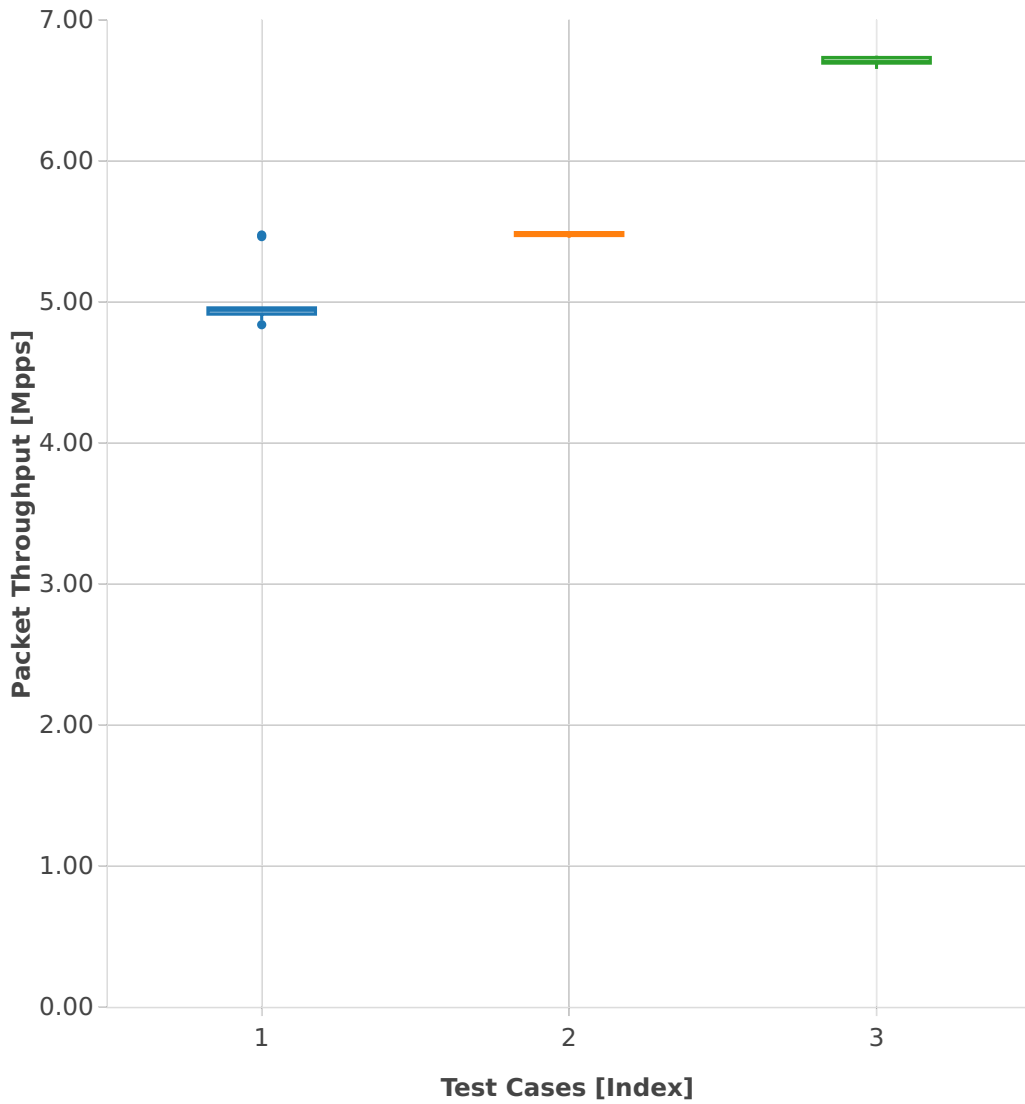

Packet Throughput: vhost-l2sw-2n-skx-xxv710-64b-2t1c-base-ndr

- 1. (10 runs) 2n1l-25ge2p1xxv710-dot1q-l2bdbasemaclrn-eth-2vhostvr1024-1vm
- 2. (10 runs) 2n1l-25ge2p1xxv710-eth-l2bdbasemaclrn-eth-2vhostvr1024-1vm
- 3. (10 runs) 2n1l-25ge2p1xxv710-eth-l2xcbase-eth-2vhostvr1024-1vm