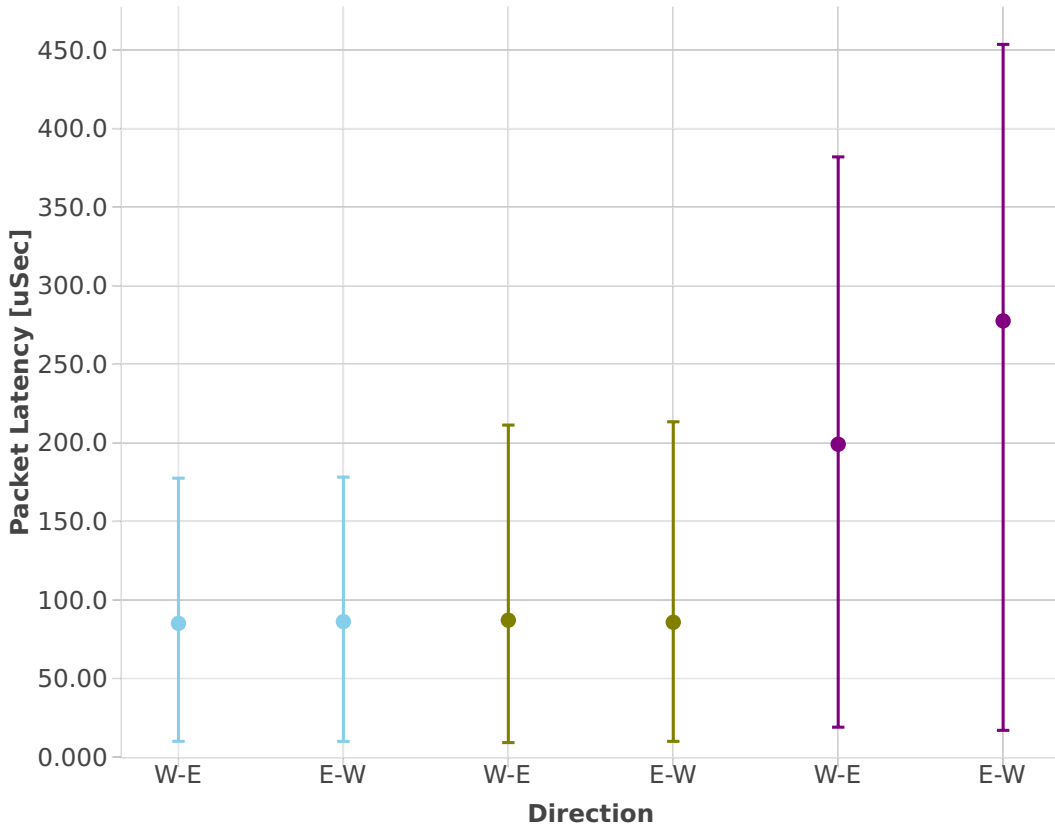

# Packet Latency: vhost-l2sw-2n-skx-xxv710-64b-2t1c-base-ndr

- 25ge2p1xxv710-eth-l2xcbase-eth-2vhostvr1024-1vm
- 25ge2p1xxv710-eth-l2bdbasemaclrn-eth-2vhostvr1024-1vm
- 25ge2p1xxv710-dot1q-l2bdbasemaclrn-eth-2vhostvr1024-1vm