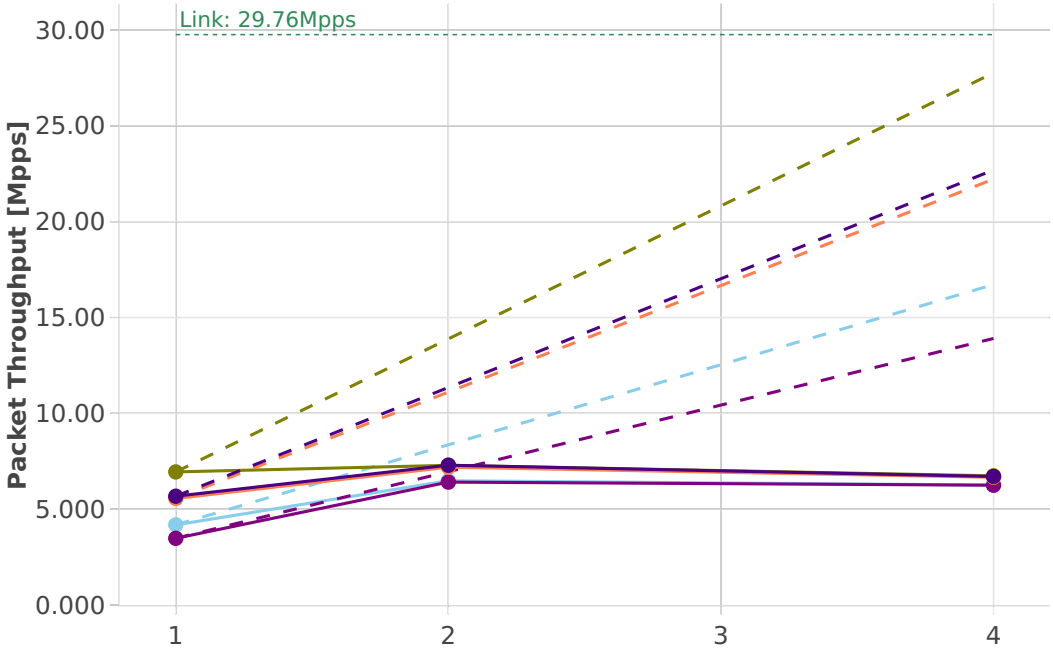

Speedup Multi-core: vhost-l2sw-2n-skx-x710-64b-base-vm-pdr

- Perfect — Measured ... Limit
- 10ge2p1x710-eth-l2xcbase-eth-4vhostvr1024-2vm
 - 10ge2p1x710-eth-l2xcbase-eth-2vhostvr1024-1vm
 - 10ge2p1x710-eth-l2bdbasemaclrn-eth-4vhostvr1024-2vm
 - 10ge2p1x710-dot1q-l2bdbasemaclrn-eth-2vhostvr1024-1vm
 - 10ge2p1x710-eth-l2bdbasemaclrn-eth-2vhostvr1024-1vm