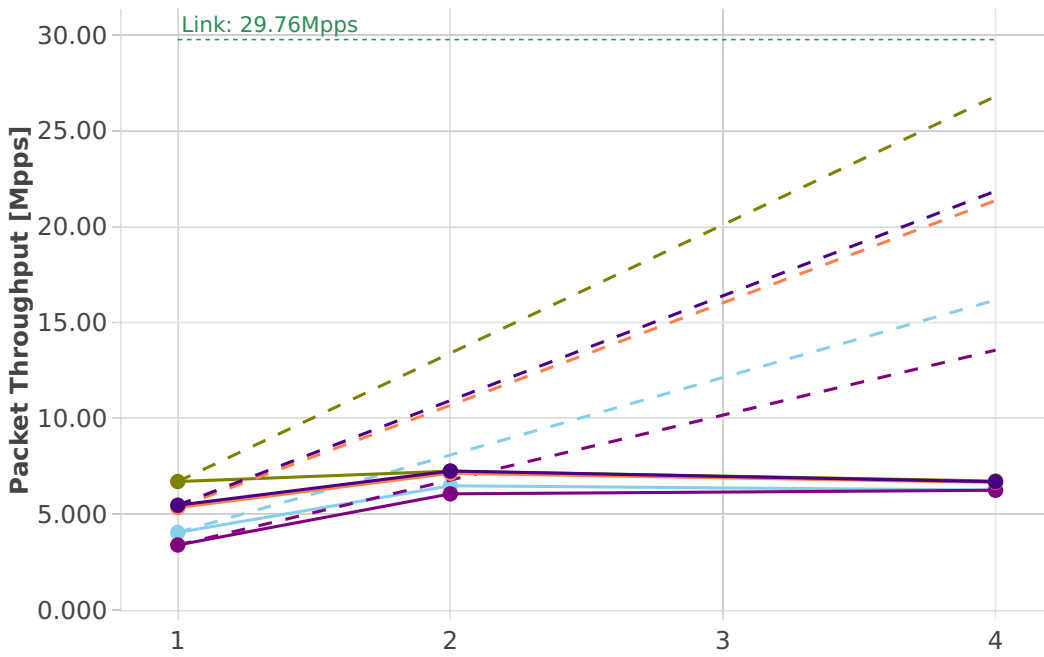

Speedup Multi-core: vhost-l2sw-2n-skx-x710-64b-base-vm-ndr

- Perfect — Measured ... Limit
- 10ge2p1x710-eth-l2xcbase-eth-4vhostvr1024-2vm
 - 10ge2p1x710-eth-l2xcbase-eth-2vhostvr1024-1vm
 - 10ge2p1x710-eth-l2bdbasemaclrn-eth-4vhostvr1024-2vm
 - 10ge2p1x710-dot1q-l2bdbasemaclrn-eth-2vhostvr1024-1vm
 - 10ge2p1x710-eth-l2bdbasemaclrn-eth-2vhostvr1024-1vm