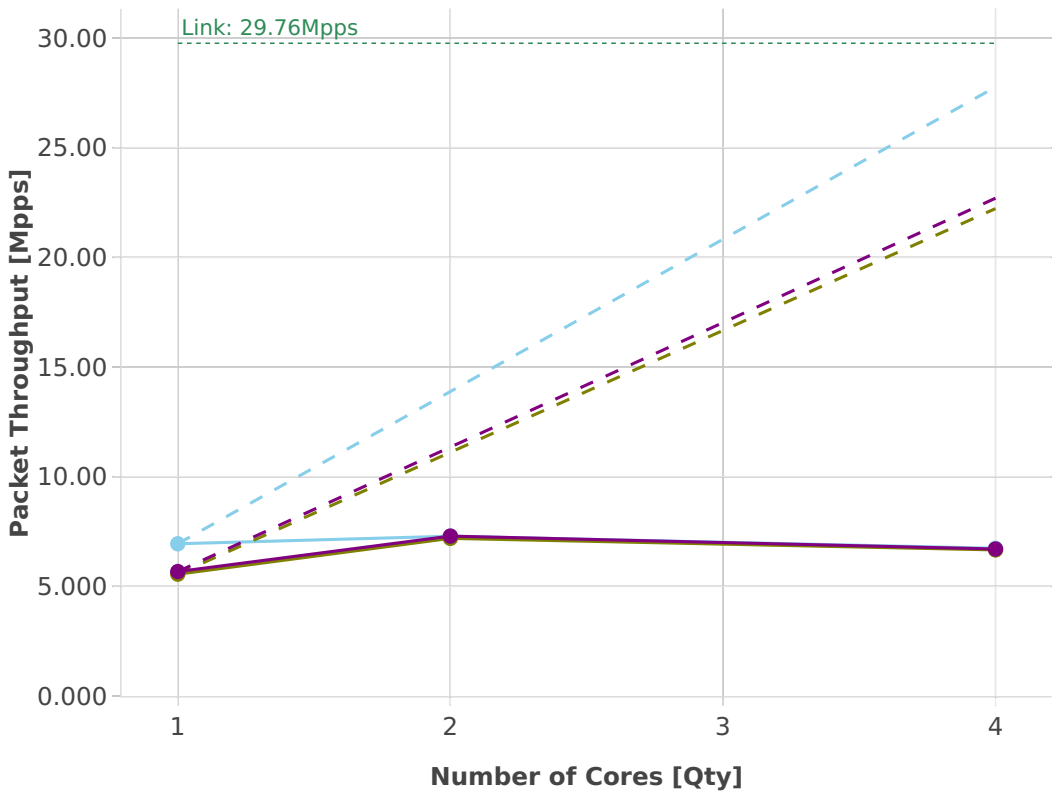

# Speedup Multi-core: vhost-l2sw-2n-skx-x710-64b-base-pdr

- Perfect    — Measured    ... Limit
- 10ge2p1x710-eth-l2xcbase-eth-2vhostvr1024-1vm
  - 10ge2p1x710-dot1q-l2bdbasemaclrn-eth-2vhostvr1024-1vm
  - 10ge2p1x710-eth-l2bdbasemaclrn-eth-2vhostvr1024-