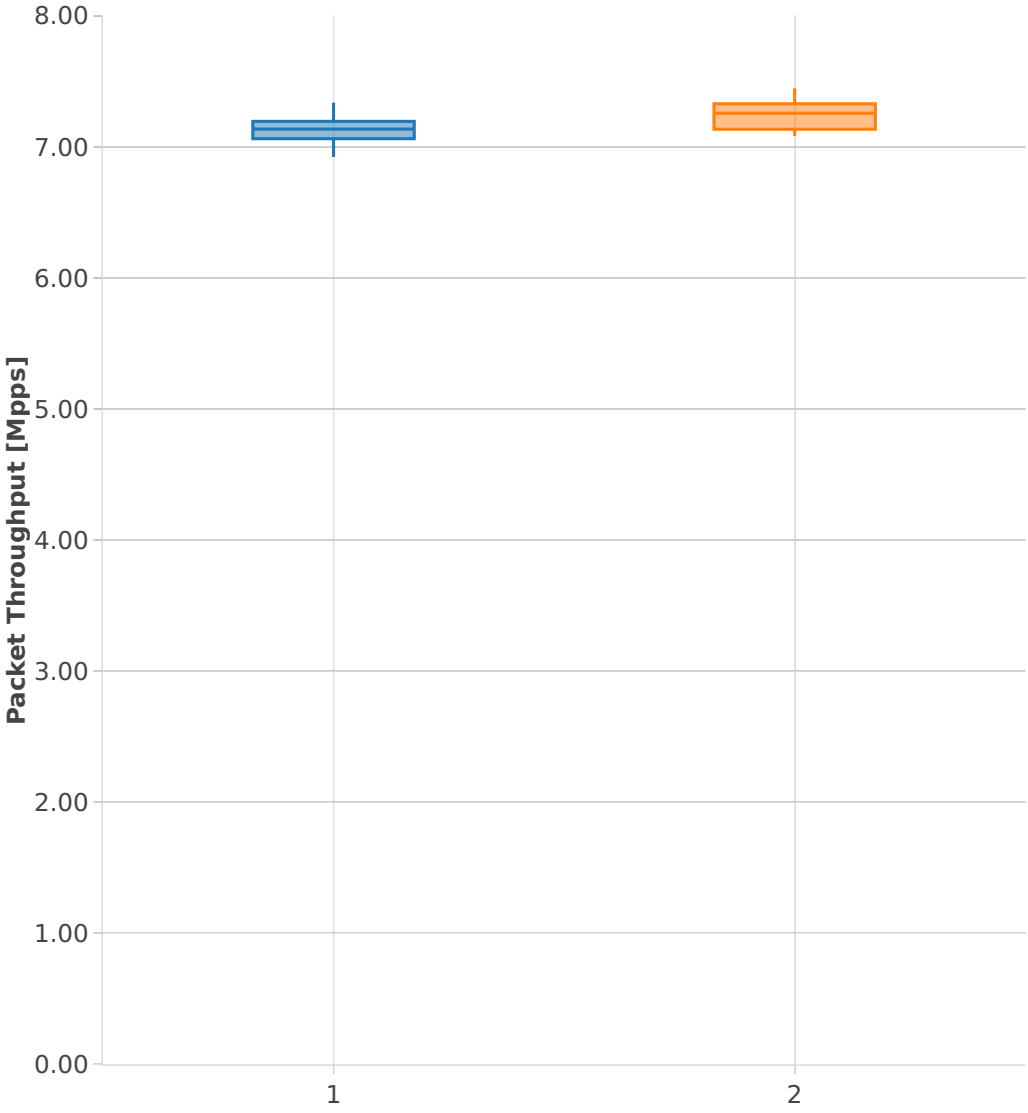

Packet Throughput: vhost-l2sw-2n-skx-x710-64b-4t2c-base_and_scale-ndr

- 1. (10 runs) 2n1l-10ge2p1x710-dot1q-l2bdbasemaclrn-eth-2vhostvr1024-1vm
- 2. (10 runs) 2n1l-10ge2p1x710-eth-l2bdbasemaclrn-eth-2vhostvr1024-1vm