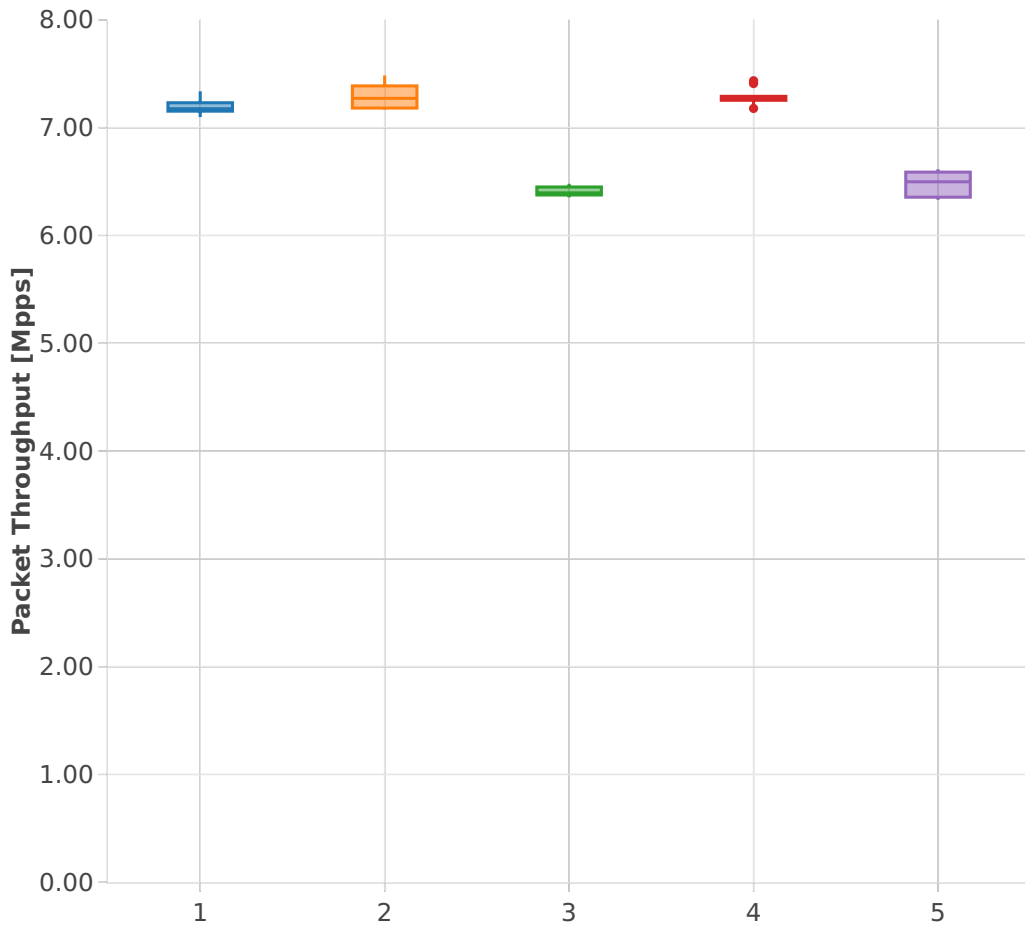

# Packet Throughput: vhost-l2sw-2n-skx-x710-64b-4t2c-base-vm-pdr

## Test Cases [Index]

- 1. (10 runs) 2n1l-10ge2p1x710-dot1q-l2bdbasemaclrn-eth-2vhostvr1024-1vm
- 2. (10 runs) 2n1l-10ge2p1x710-eth-l2bdbasemaclrn-eth-2vhostvr1024-1vm
- 3. (10 runs) 2n1l-10ge2p1x710-eth-l2bdbasemaclrn-eth-4vhostvr1024-2vm
- 4. (10 runs) 2n1l-10ge2p1x710-eth-l2xcbase-eth-2vhostvr1024-1vm
- 5. (10 runs) 2n1l-10ge2p1x710-eth-l2xcbase-eth-4vhostvr1024-2vm