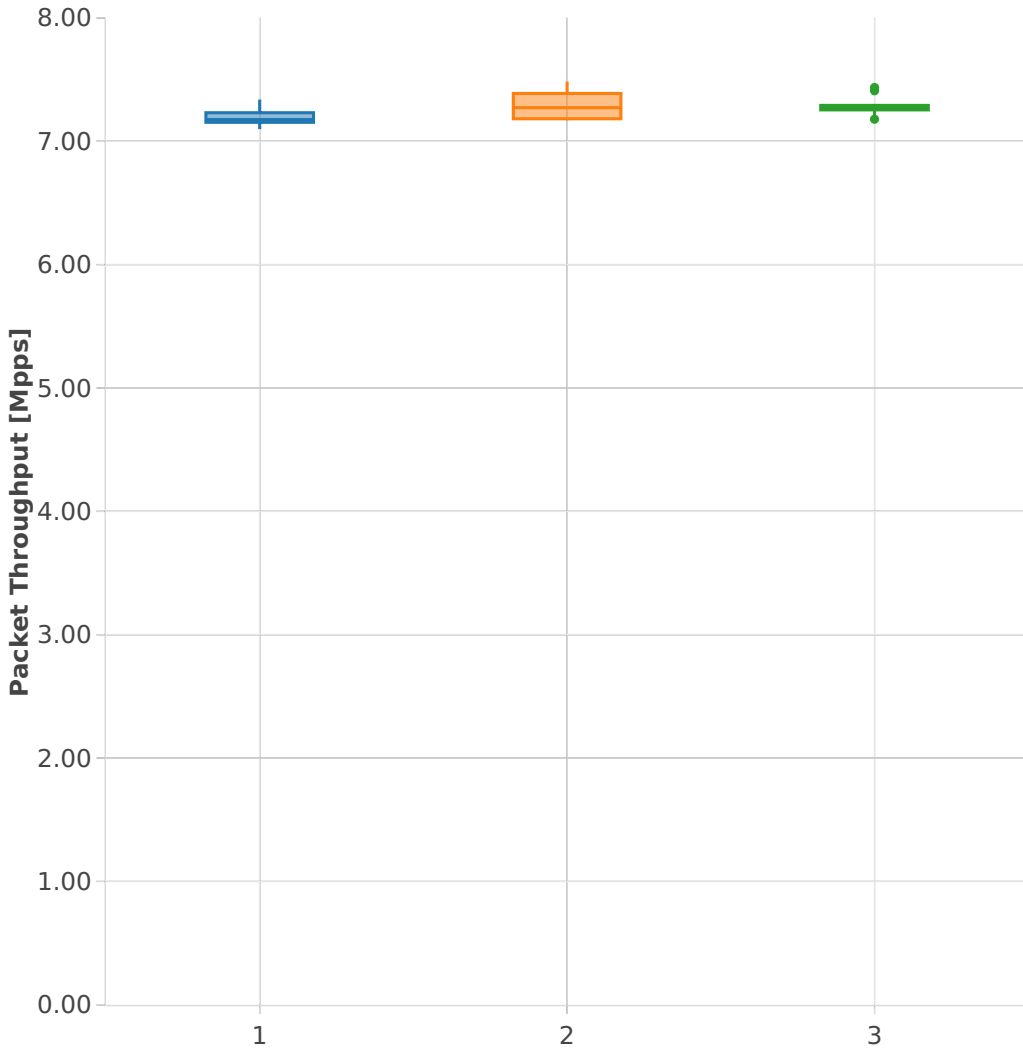

# Packet Throughput: vhost-l2sw-2n-skx-x710-64b-4t2c-base-pdr

## Test Cases [Index]

- 1. (10 runs) 2n1l-10ge2p1x710-dot1q-l2bdbasemaclrn-eth-2vhostvr1024-1vm
- 2. (10 runs) 2n1l-10ge2p1x710-eth-l2bdbasemaclrn-eth-2vhostvr1024-1vm
- 3. (10 runs) 2n1l-10ge2p1x710-eth-l2xcbase-eth-2vhostvr1024-1vm