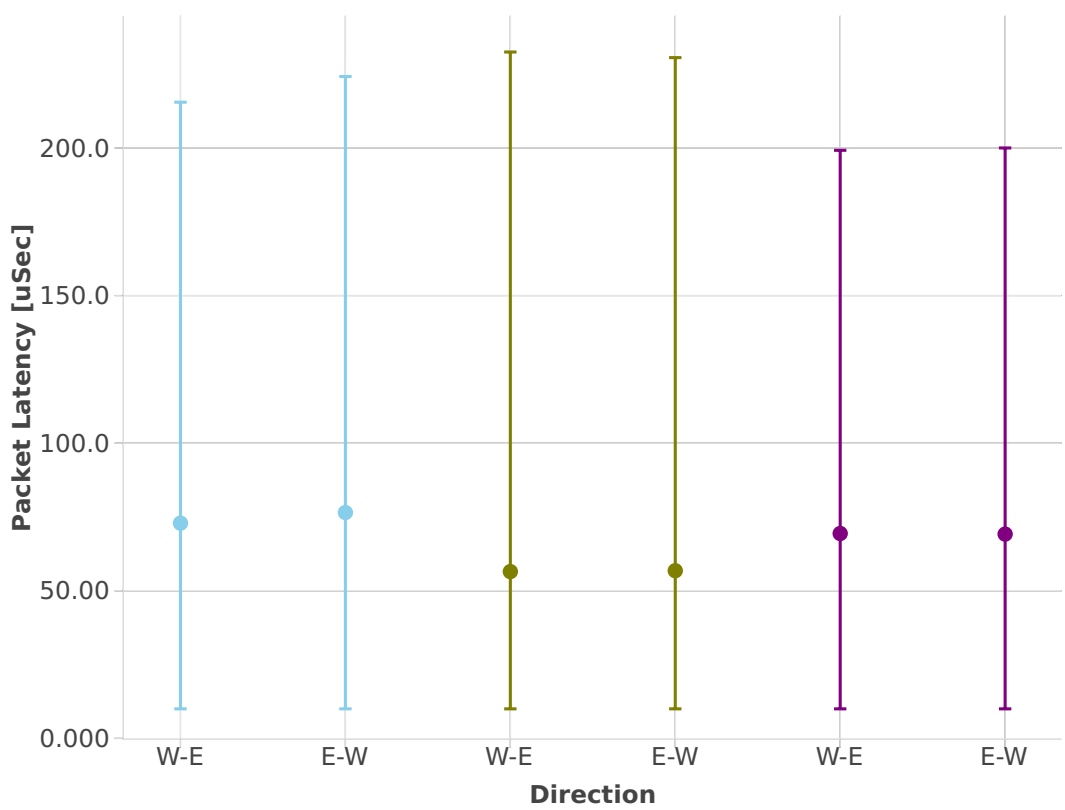

Packet Latency: vhost-l2sw-2n-skx-x710-64b-4t2c-base-ndr

- 10ge2p1x710-dot1q-l2bdbasemaclrn-eth-2vhostvr1024-1vm
- 10ge2p1x710-eth-l2xcbase-eth-2vhostvr1024-1vm
- 10ge2p1x710-eth-l2bdbasemaclrn-eth-2vhostvr1024-1vm