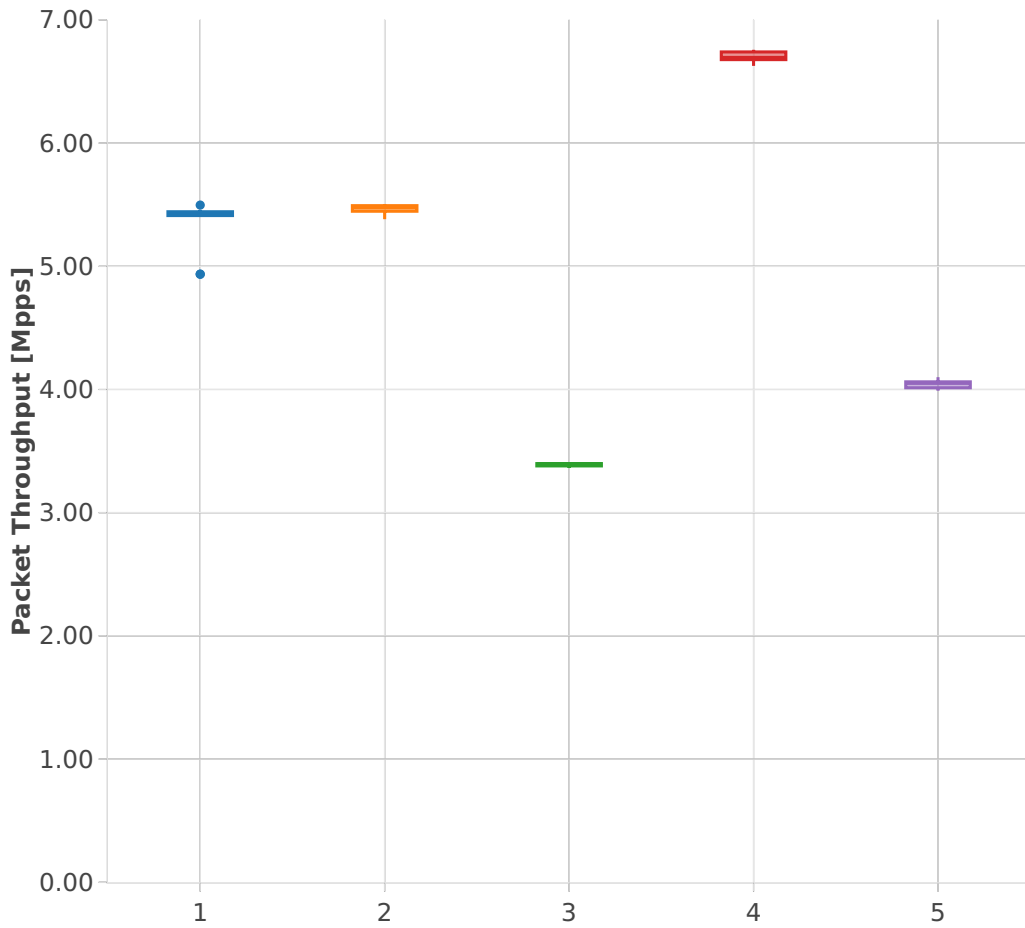

Packet Throughput: vhost-l2sw-2n-skx-x710-64b-2t1c-base-vm-ndr

Test Cases [Index]

- 1. (10 runs) 2n1l-10ge2p1x710-dot1q-l2bdbasemaclrn-eth-2vhostvr1024-1vm
- 2. (10 runs) 2n1l-10ge2p1x710-eth-l2bdbasemaclrn-eth-2vhostvr1024-1vm
- 3. (10 runs) 2n1l-10ge2p1x710-eth-l2bdbasemaclrn-eth-4vhostvr1024-2vm
- 4. (10 runs) 2n1l-10ge2p1x710-eth-l2xcbase-eth-2vhostvr1024-1vm
- 5. (10 runs) 2n1l-10ge2p1x710-eth-l2xcbase-eth-4vhostvr1024-2vm