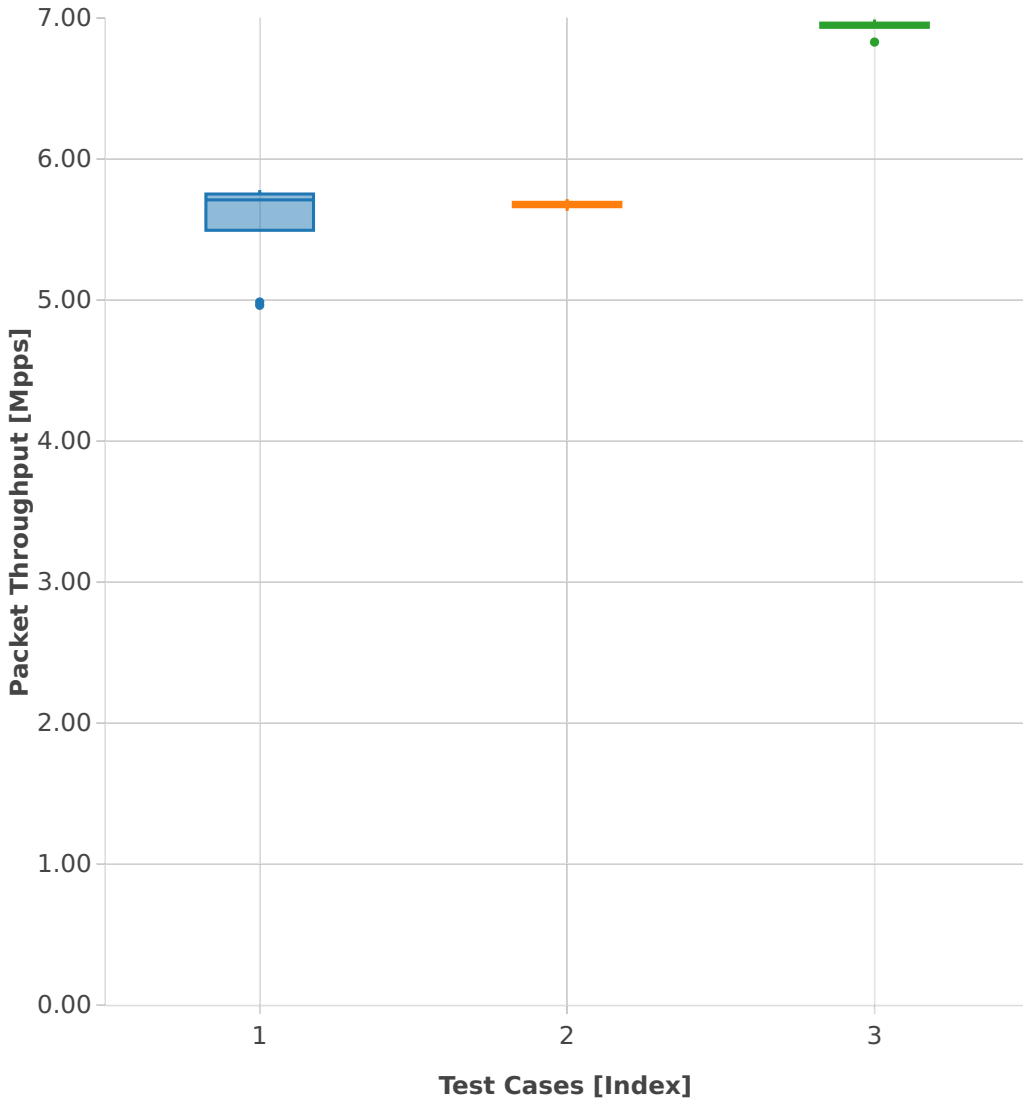

Packet Throughput: vhost-l2sw-2n-skx-x710-64b-2t1c-base-pdr

- 1. (10 runs) 2n1l-10ge2p1x710-dot1q-l2bdbasemaclrn-eth-2vhostvr1024-1vm
- 2. (10 runs) 2n1l-10ge2p1x710-eth-l2bdbasemaclrn-eth-2vhostvr1024-1vm
- 3. (10 runs) 2n1l-10ge2p1x710-eth-l2xcbase-eth-2vhostvr1024-1vm