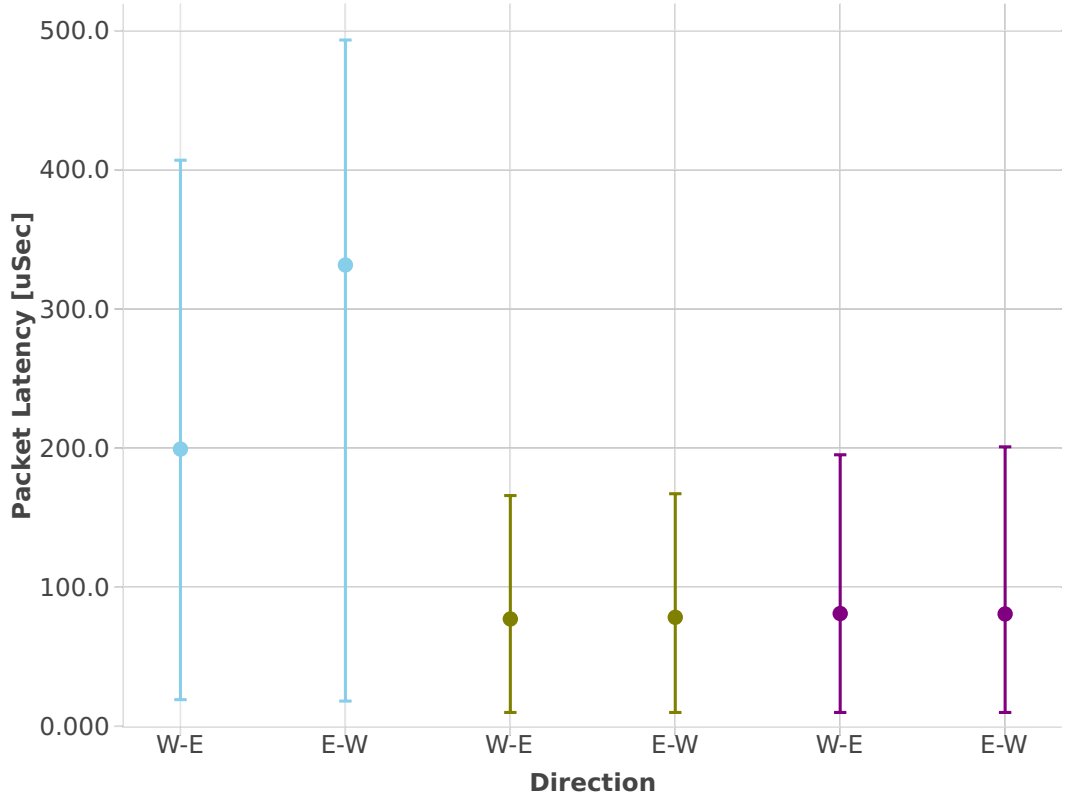

Packet Latency: vhost-l2sw-2n-skx-x710-64b-2t1c-base-ndr

- 10ge2p1x710-dot1q-l2bdbasemaclrn-eth-2vhostvr1024-1vm
- 10ge2p1x710-eth-l2xcbase-eth-2vhostvr1024-1vm
- 10ge2p1x710-eth-l2bdbasemaclrn-eth-2vhostvr1024-1vm